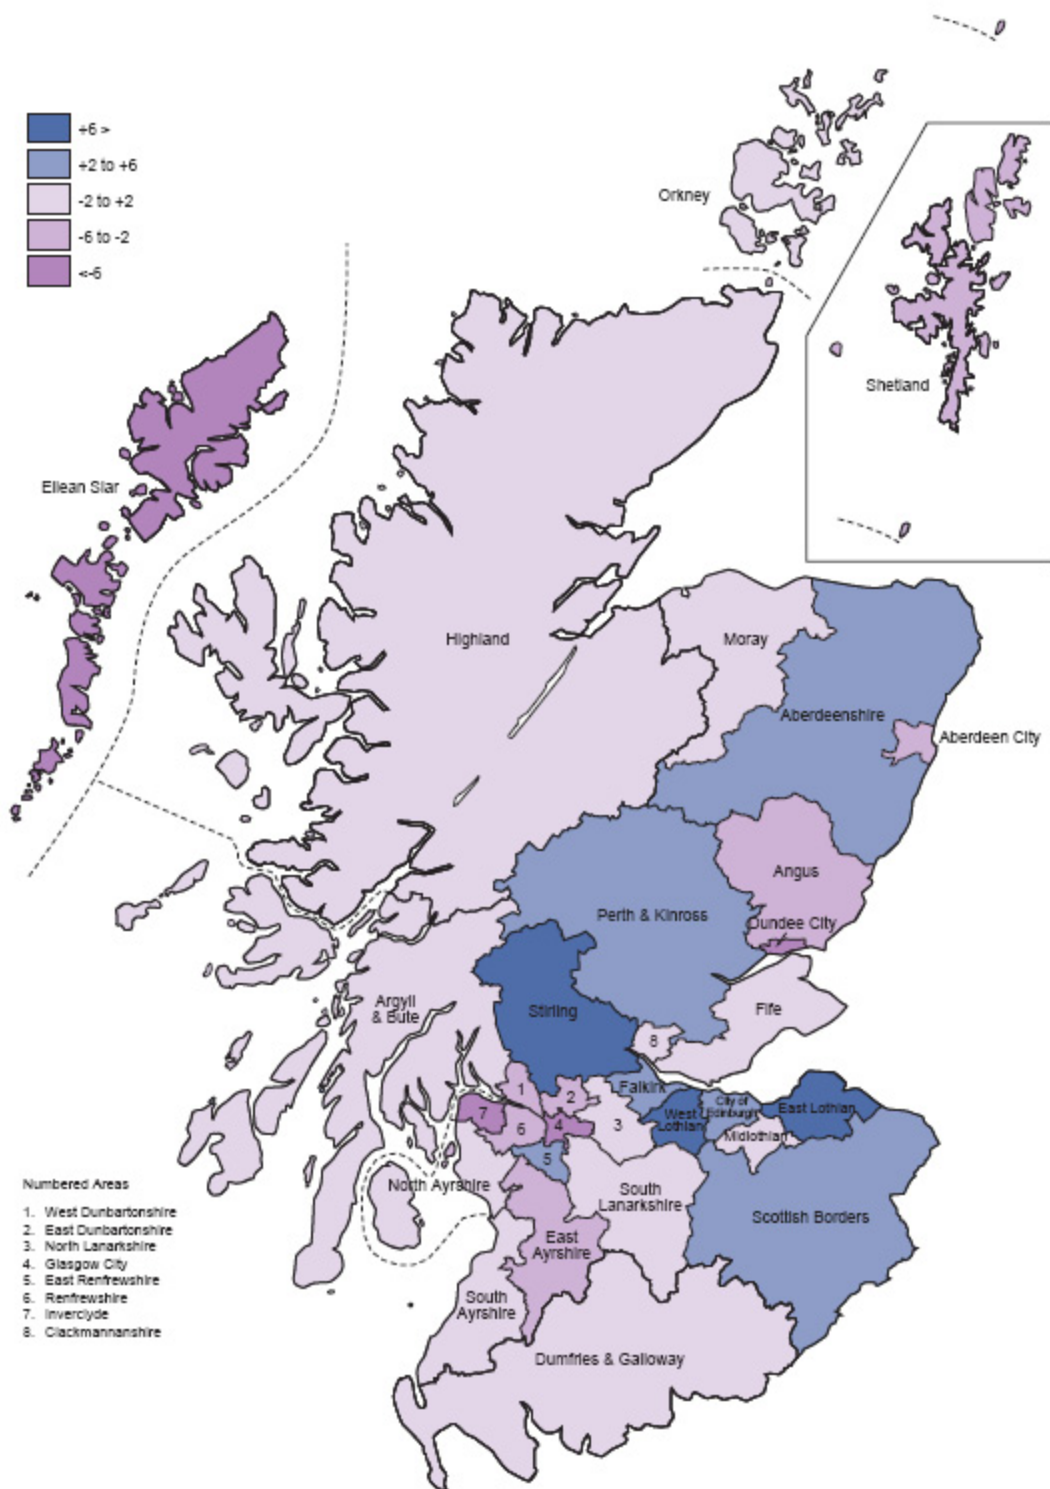

Figure 1.5 Percentage population change by Council area, 1993-2003

The Council areas which showed the largest relative decreases over this period were Eilean Siar (-10.8 per cent), Inverclyde (-7.6 per cent), Dundee City (-7.1 per cent) and Glasgow City (-6.4 per cent). The largest relative increases in population occurred in West Lothian (+10.5 per cent), East Lothian (+7.3 per cent), Stirling (+6.1 per cent) and Perth & Kinross (+4.2 per cent).