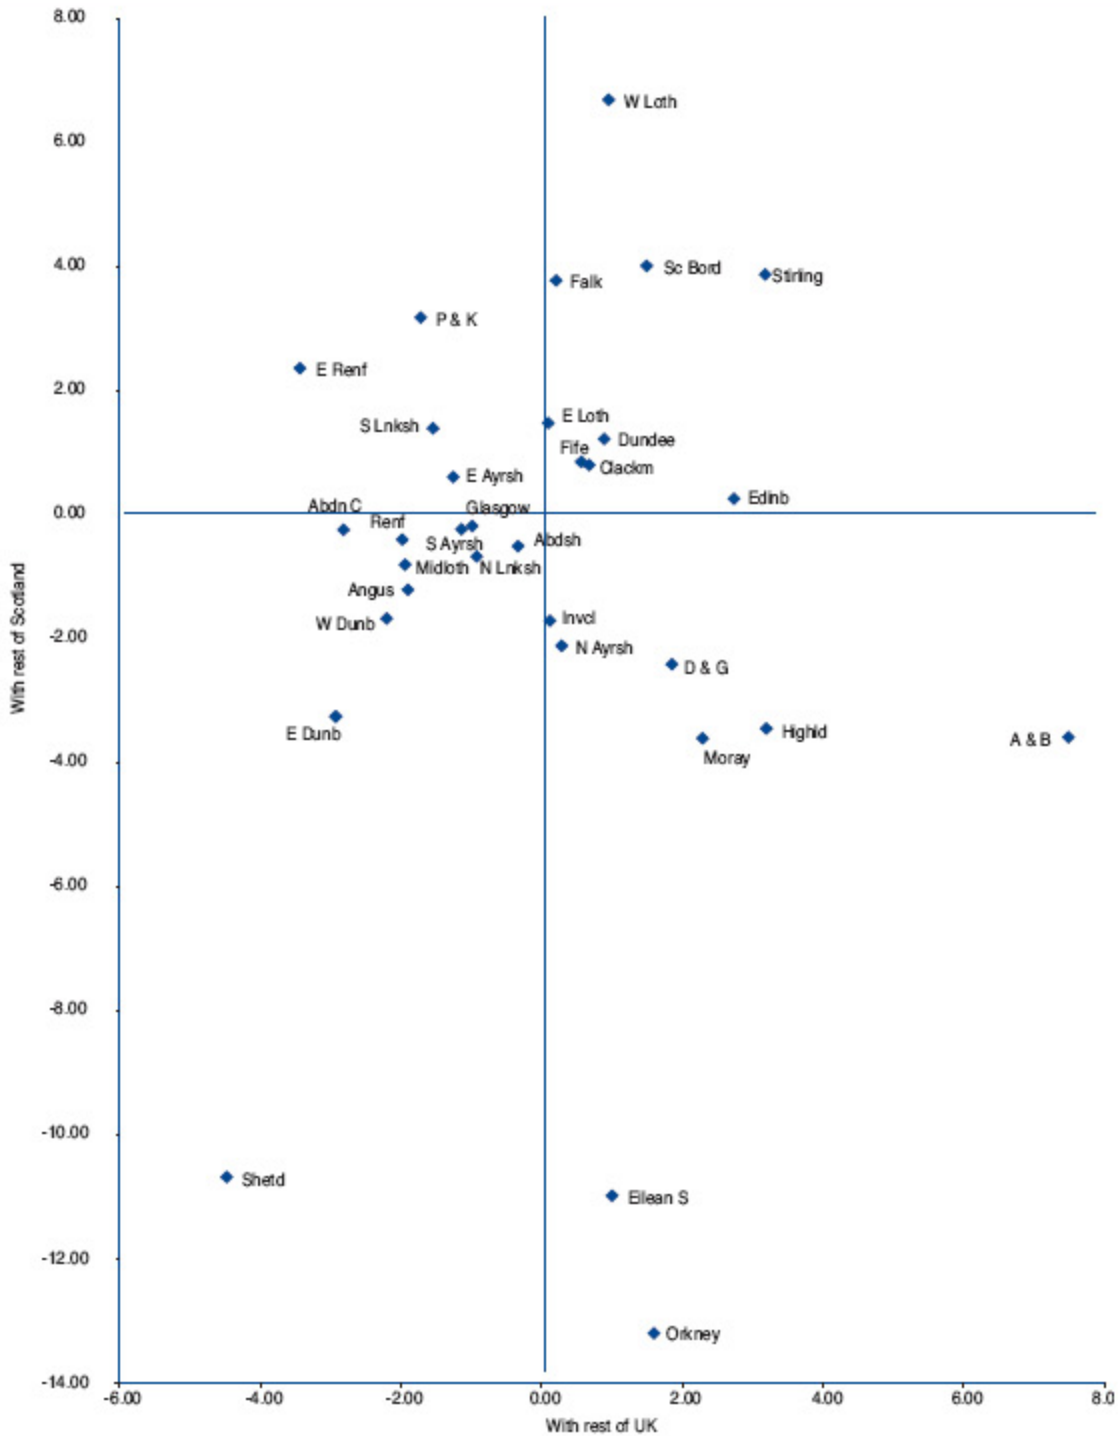

Figure 2.14 Net migration as percentage of residents, Council areas, 2001

Council area	Abbreviation in figures 2.14 to 2.22	Council area	Abbreviation in figures 2.14 to 2.22	Council area	Abbreviation in figures 2.14 to 2.22
Aberdeen City	Abdn C	Edinburgh, City of	Edinb	Orkney Islands	Orkney
Aberdeenshire	Abdnsh	Eilean Siar	Eilean S	Perth & Kinross	P & K
Angus	Angus	Falkirk	Falk	Renfrewshire	Renfr
Argyll & Bute	A & B	Fife	Fife	Scottish Borders	Sc Bord
Clackmannanshire	Clackm	Glasgow City	Glasgow	Shetland Islands	Shetld
Dumfries & Galloway	D & G	Highland	Highld	South Ayrshire	S Ayrsh
Dundee City	Dundee	Inverclyde	Invcl	South Lanarkshire	S Lnksh
East Ayrshire	E Ayrsh	Midlothian	Midloth	Stirling	Stirling
East Dunbartonshire	E Dunb	Moray	Moray	West Dunbartonshire	W Dunb
East Lothian	E Loth	North Ayrshire	N Ayrsh	West Lothian	W Loth
East Renfrewshire	E Renf	North Lanarkshire	N Lnksh		