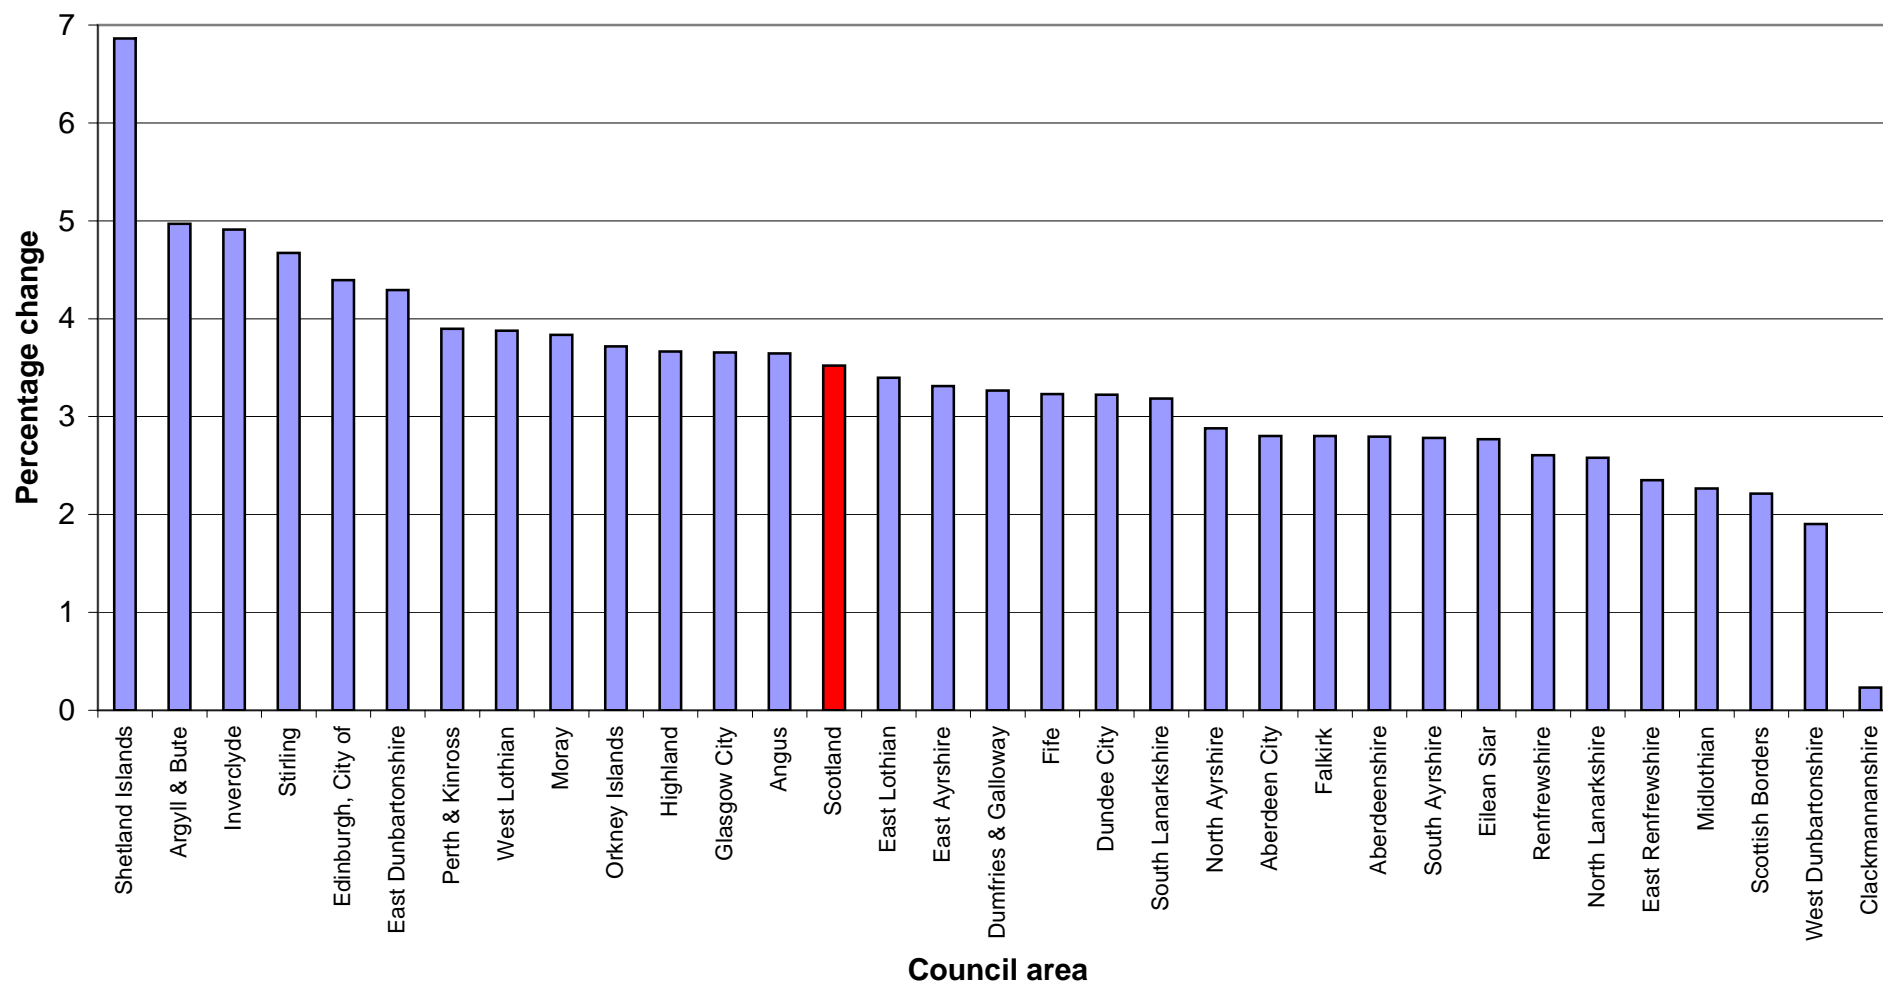

**Figure 7c: Percentage change in life expectancy at birth between 1994-96 and 2004-06,
Council areas
Males**

Females