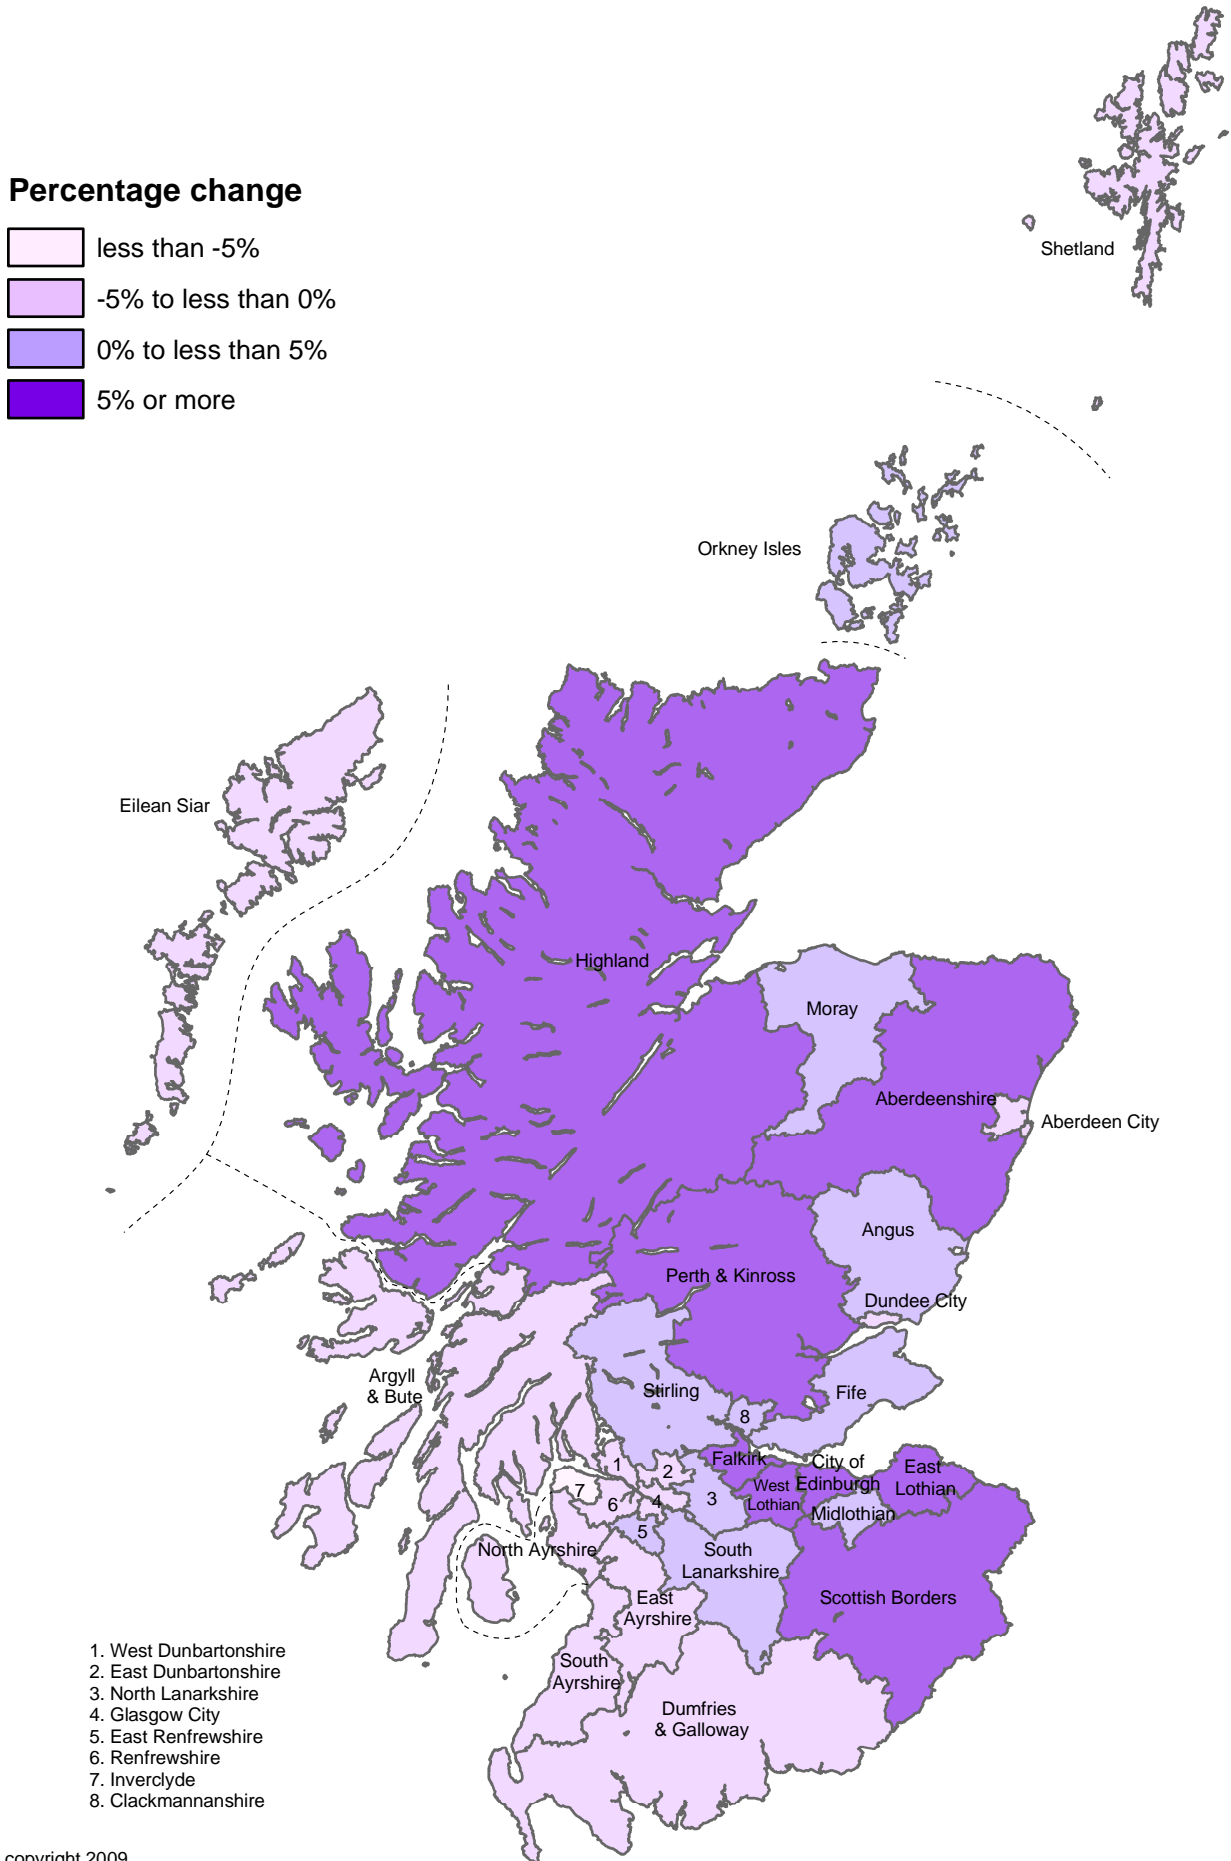

Figure 1.5 Percentage population change by Council area, 1998-2008

Percentage change

1. West Dunbartonshire
2. East Dunbartonshire
3. North Lanarkshire
4. Glasgow City
5. East Renfrewshire
6. Renfrewshire
7. Inverclyde
8. Clackmannanshire