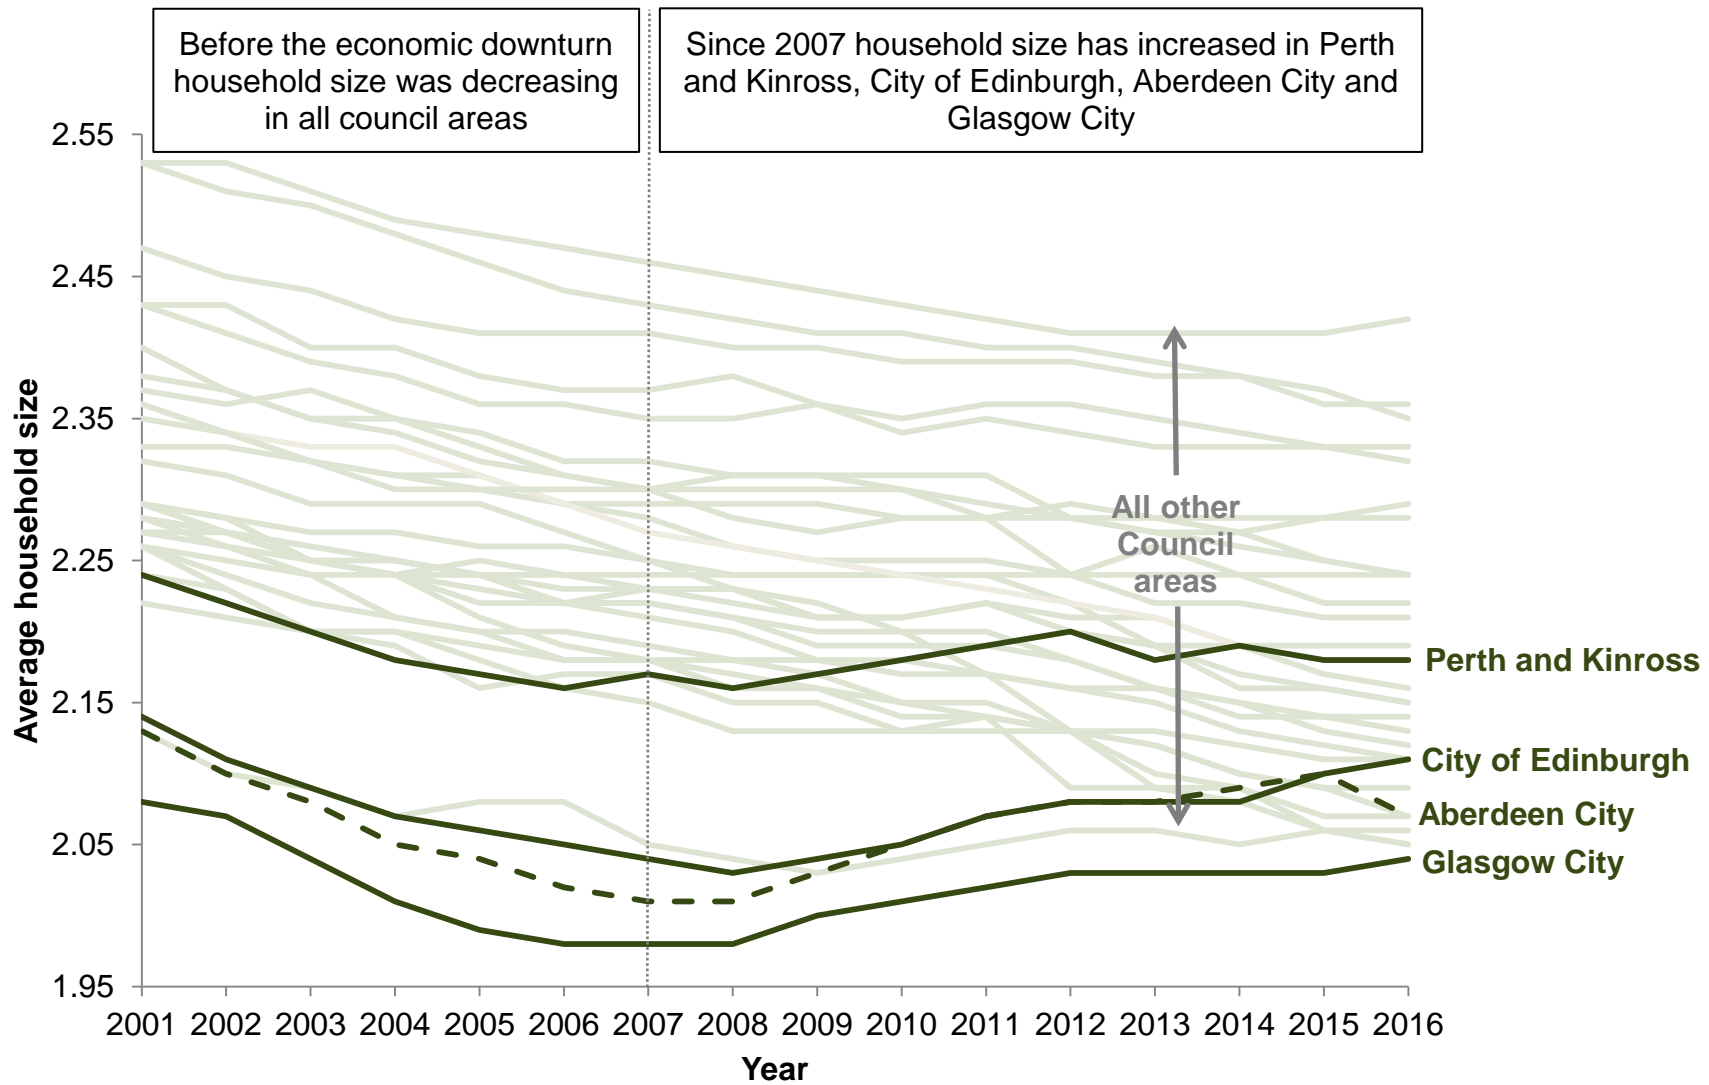

Figure 9: Average household size by council area, June 2001 to 2016

Source: National Records of Scotland Mid-year household and population estimates and Scotland's Census 2001 and 2011