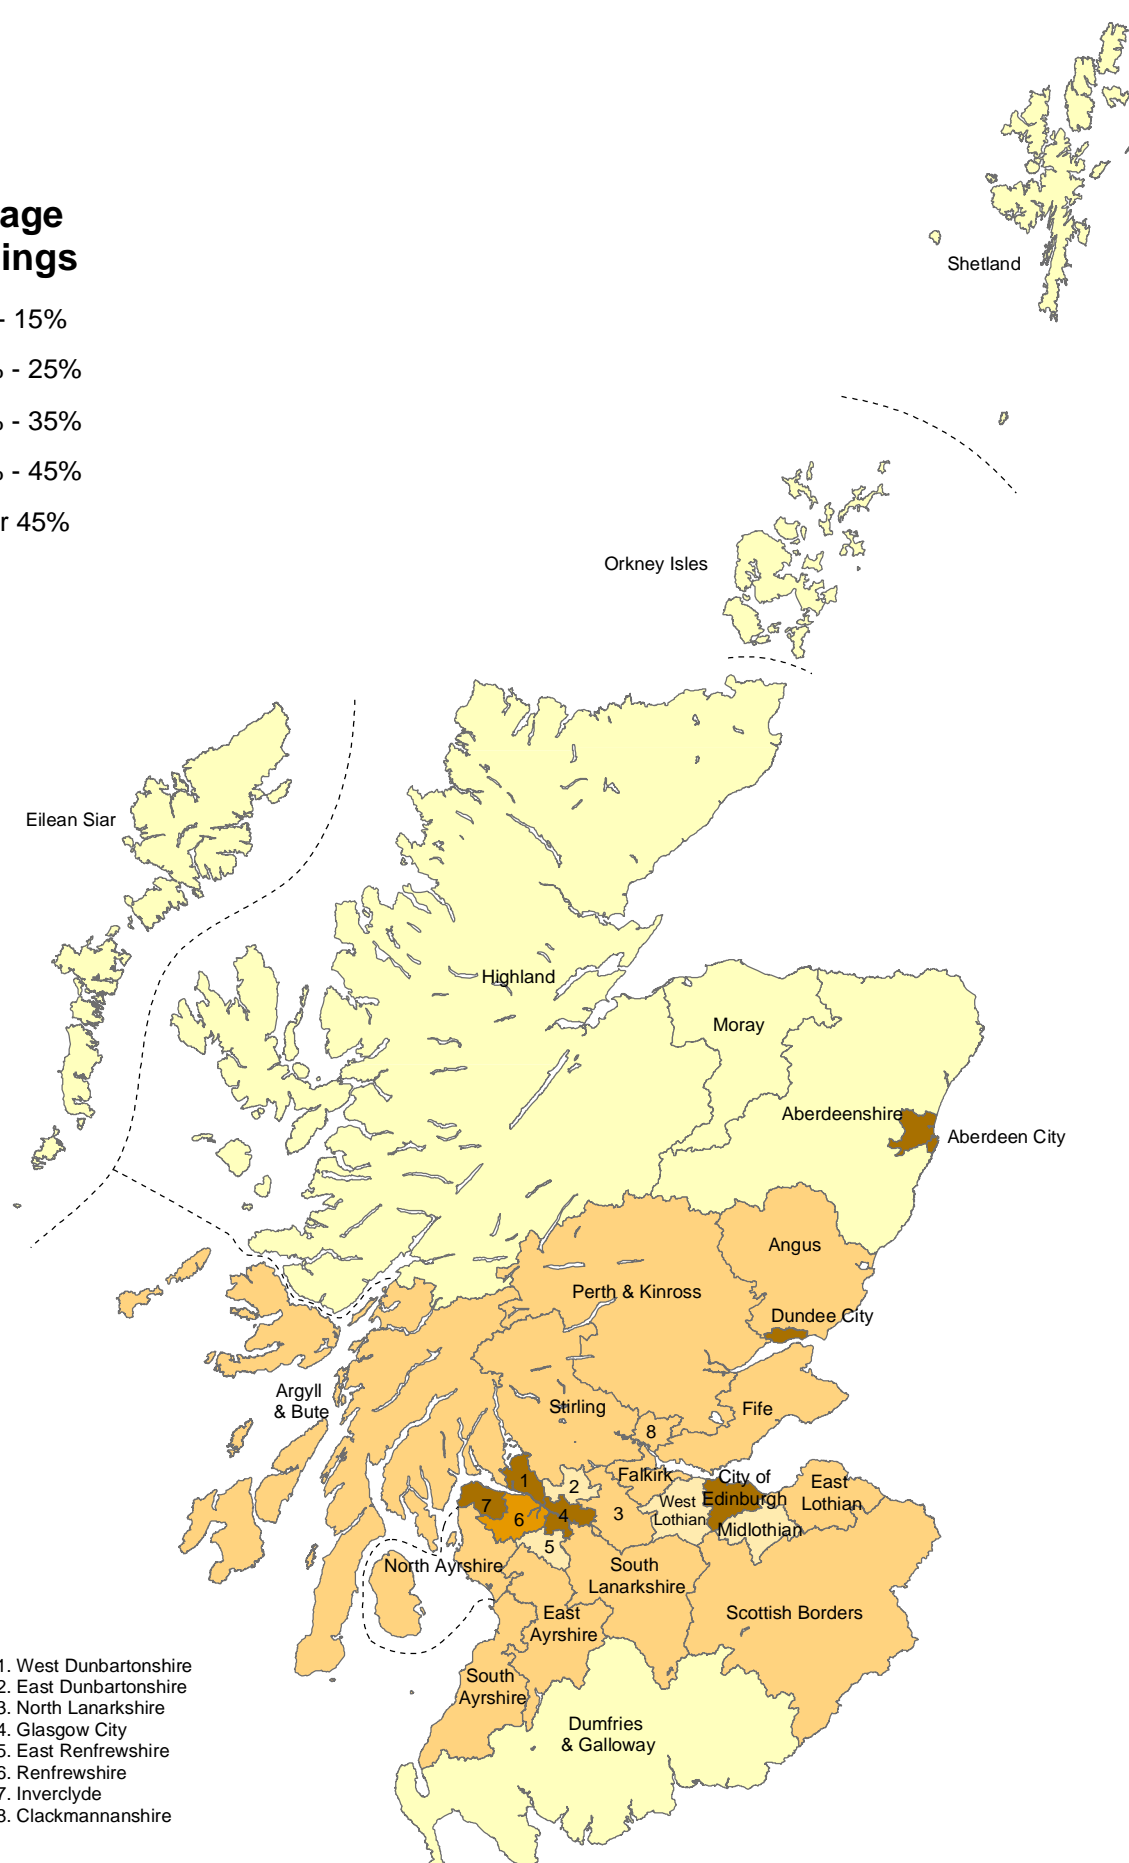

Map 1: Percentage of dwellings which are flats in each local authority area, 2008

Percentage of dwellings

1. West Dunbartonshire
2. East Dunbartonshire
3. North Lanarkshire
4. Glasgow City
5. East Renfrewshire
6. Renfrewshire
7. Inverclyde
8. Clackmannanshire