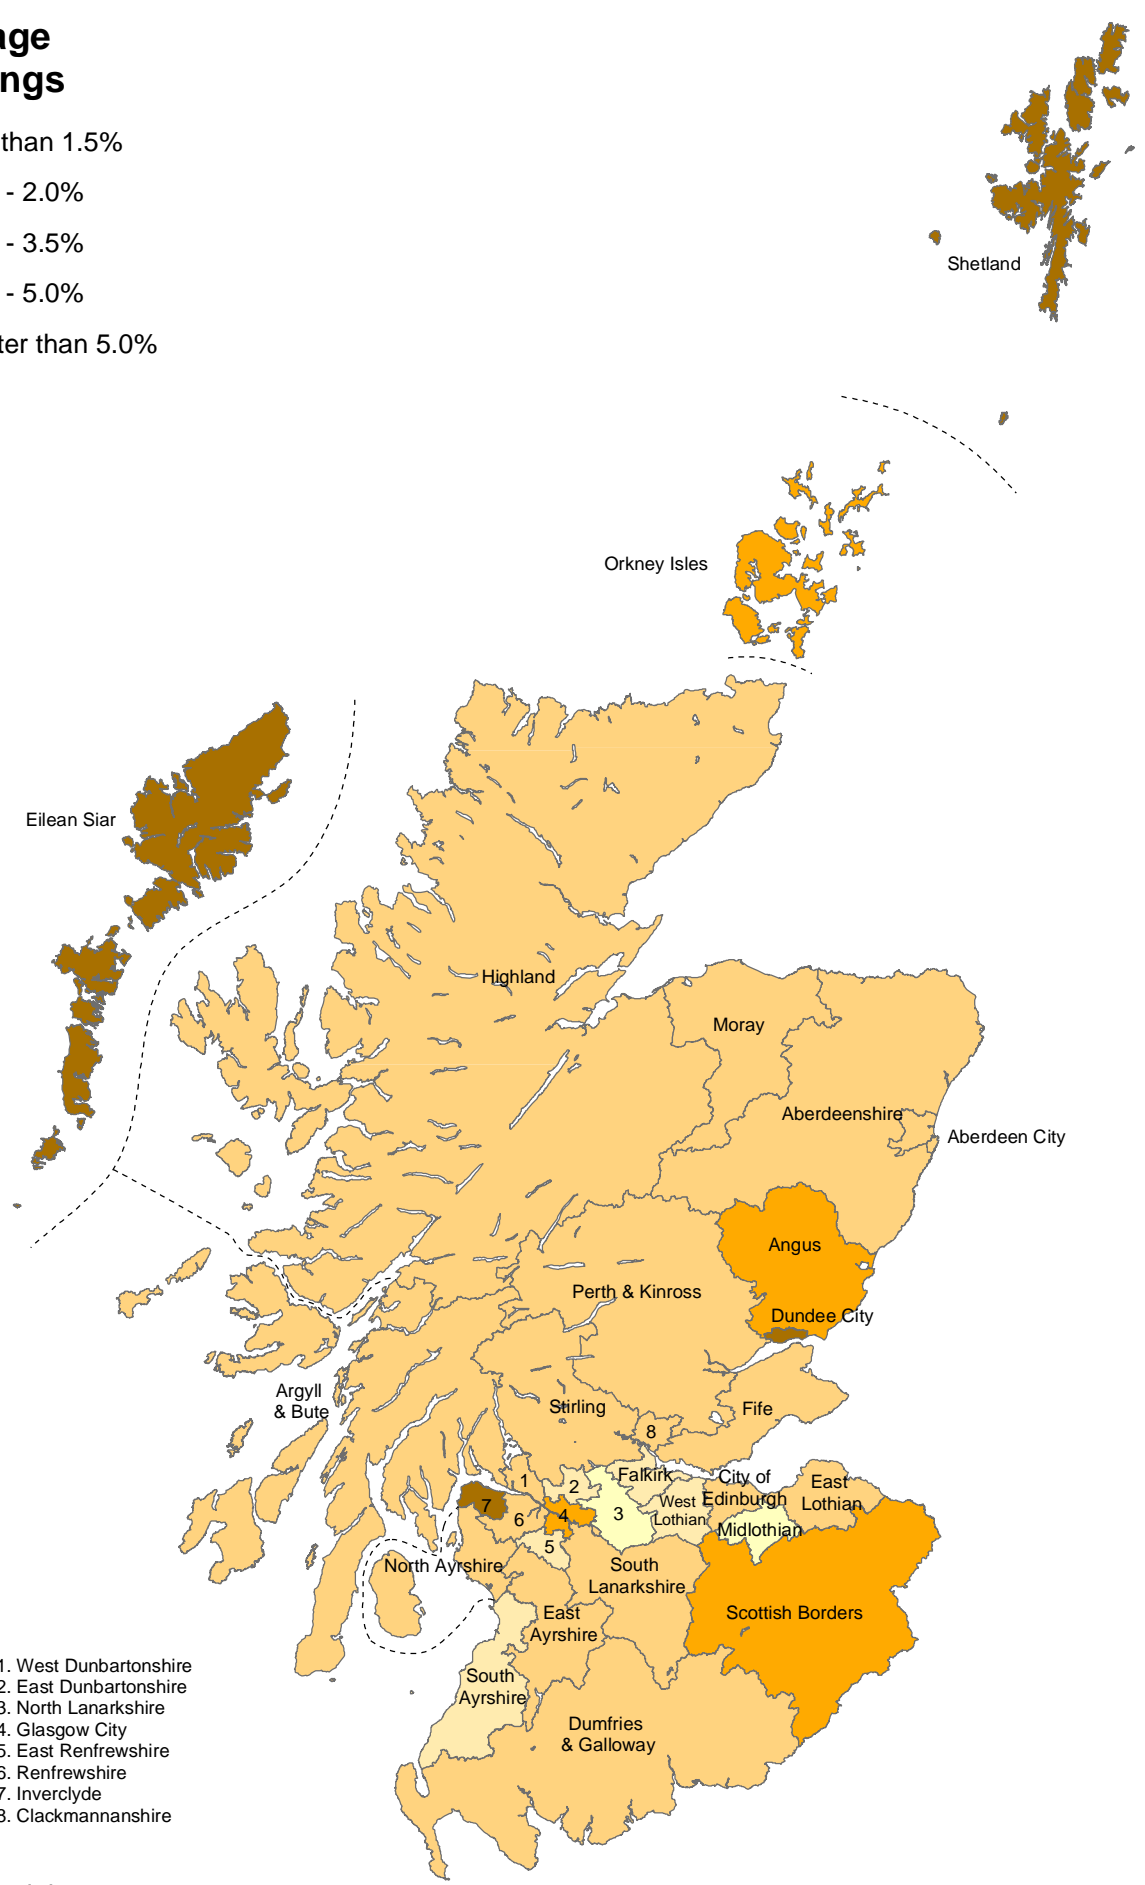

Map 2: Percentage of dwellings which are vacant in each local authority area, 2008

Percentage of dwellings

- 1. West Dunbartonshire
- 2. East Dunbartonshire
- 3. North Lanarkshire
- 4. Glasgow City
- 5. East Renfrewshire
- 6. Renfrewshire
- 7. Inverclyde
- 8. Clackmannanshire