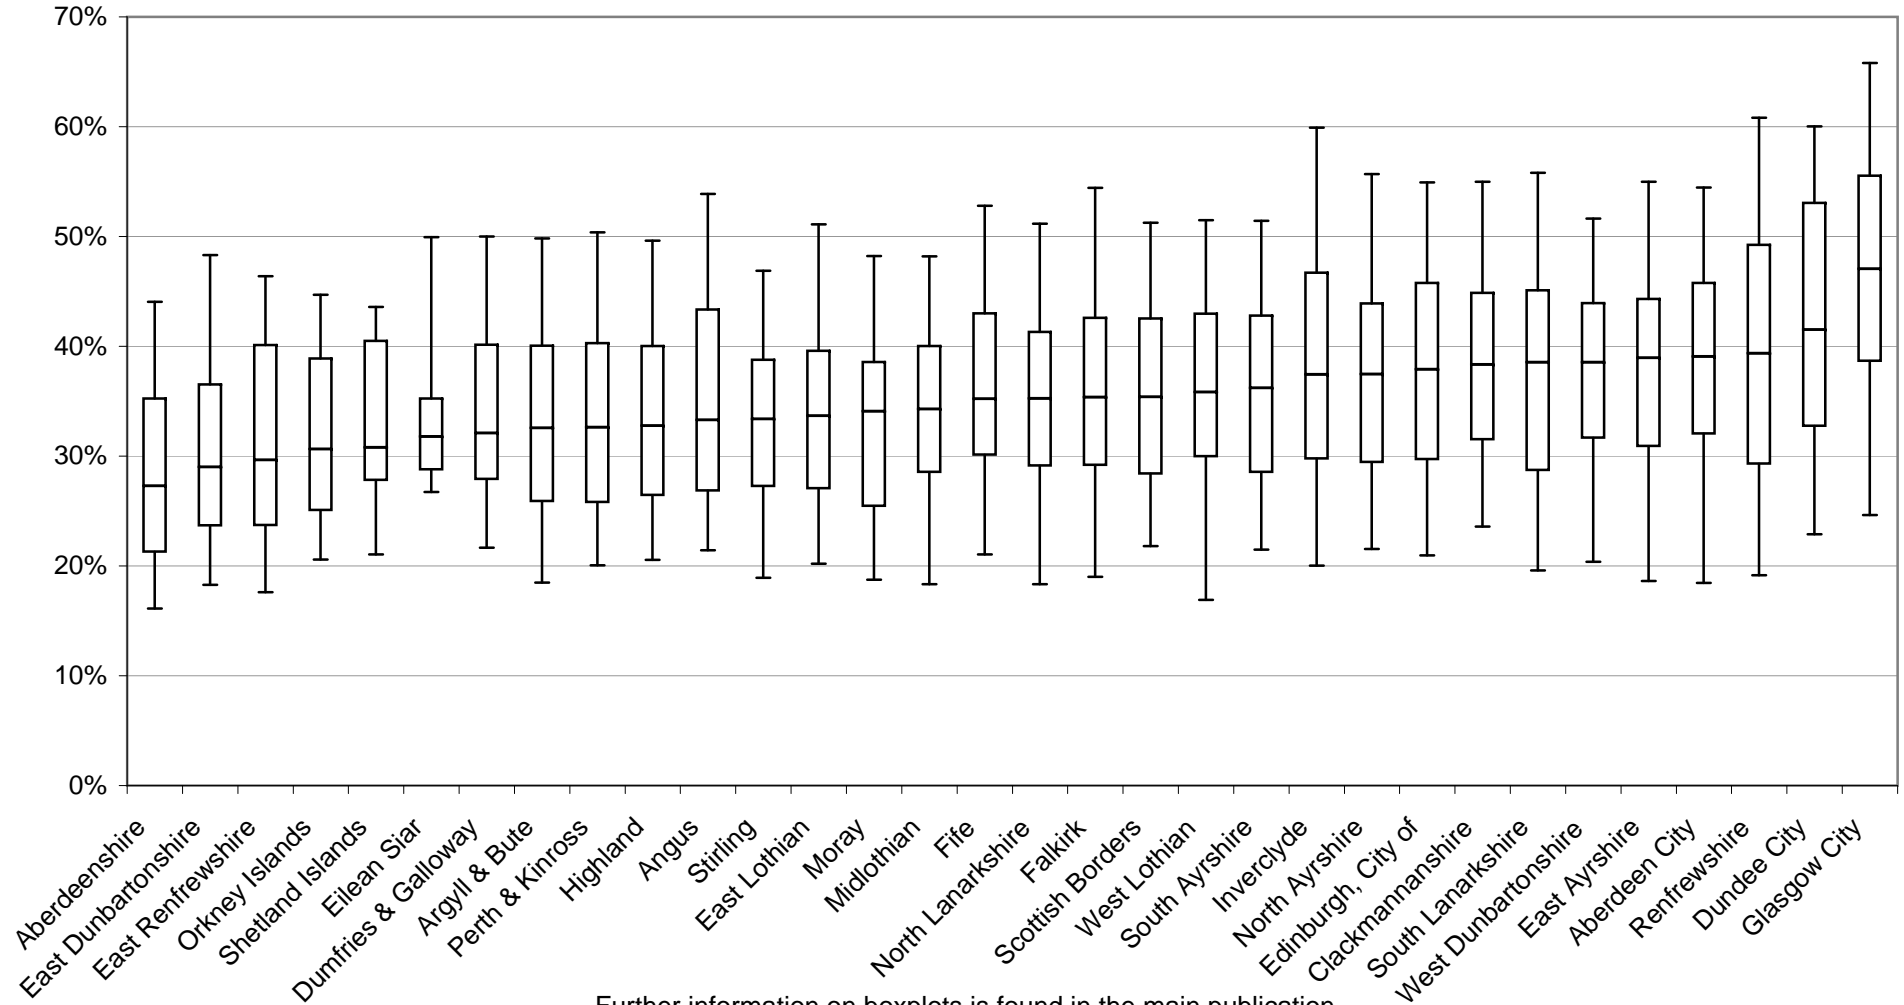

Figure 9. Percentage of dwellings in each data zone with a 'single adult' Council Tax discount, September 2010

Further information on boxplots is found in the main publication.