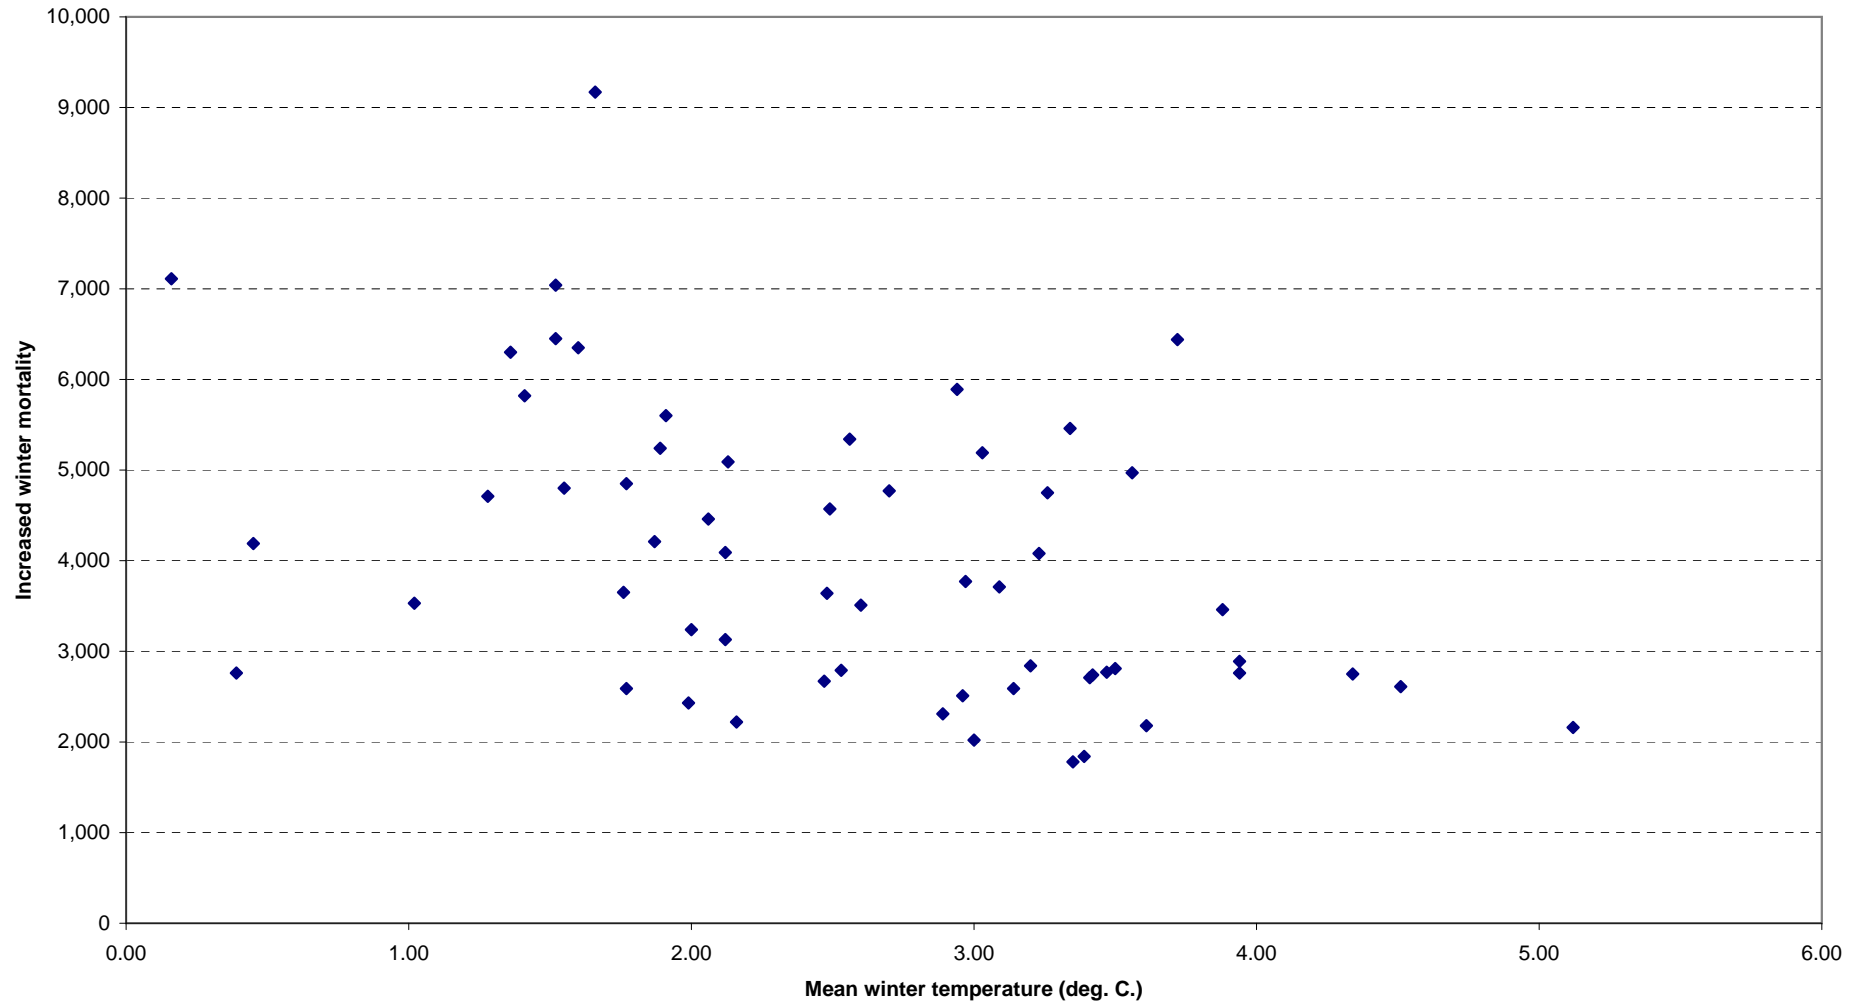

Chart 2 - Increased winter mortality and mean winter temperature, Scotland
(a) winter 1951/52 to winter 2009/10

Chart 2 - Increased winter mortality and mean winter temperature, Scotland
(b) winter 1990/91 to winter 2009/10