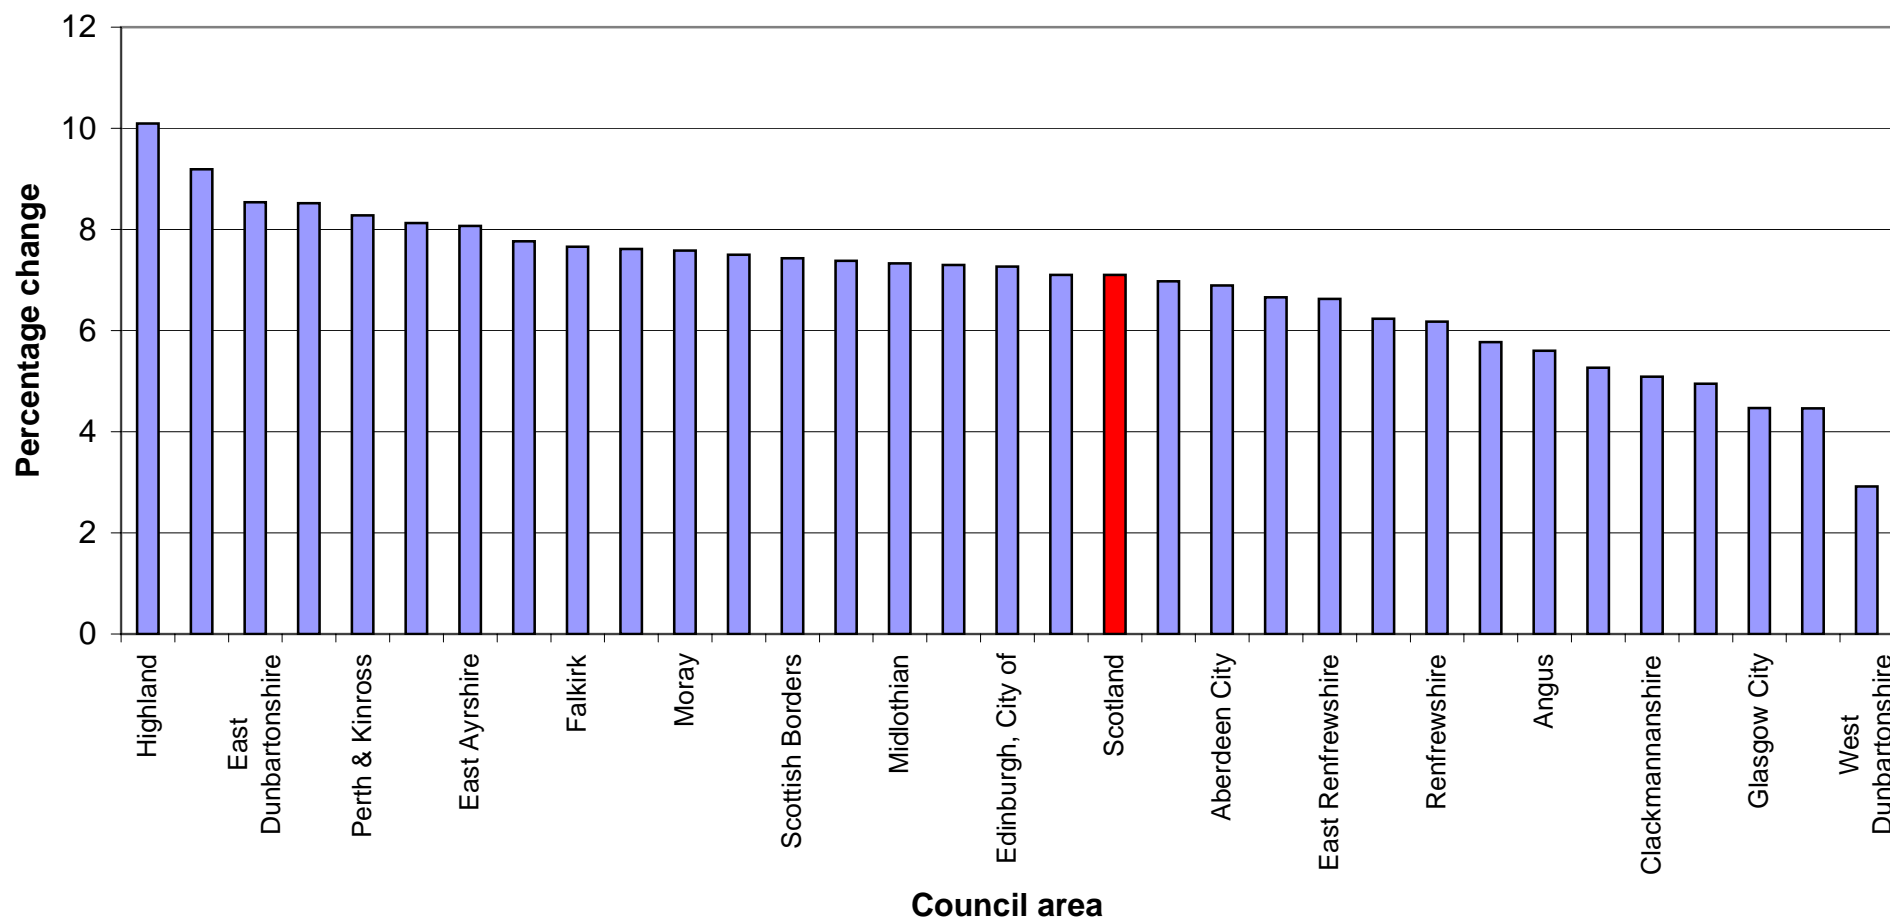

**Figure 6c: Percentage change in life expectancy at birth between 1981-83 and 2003-05,
Council area
Males**

Females