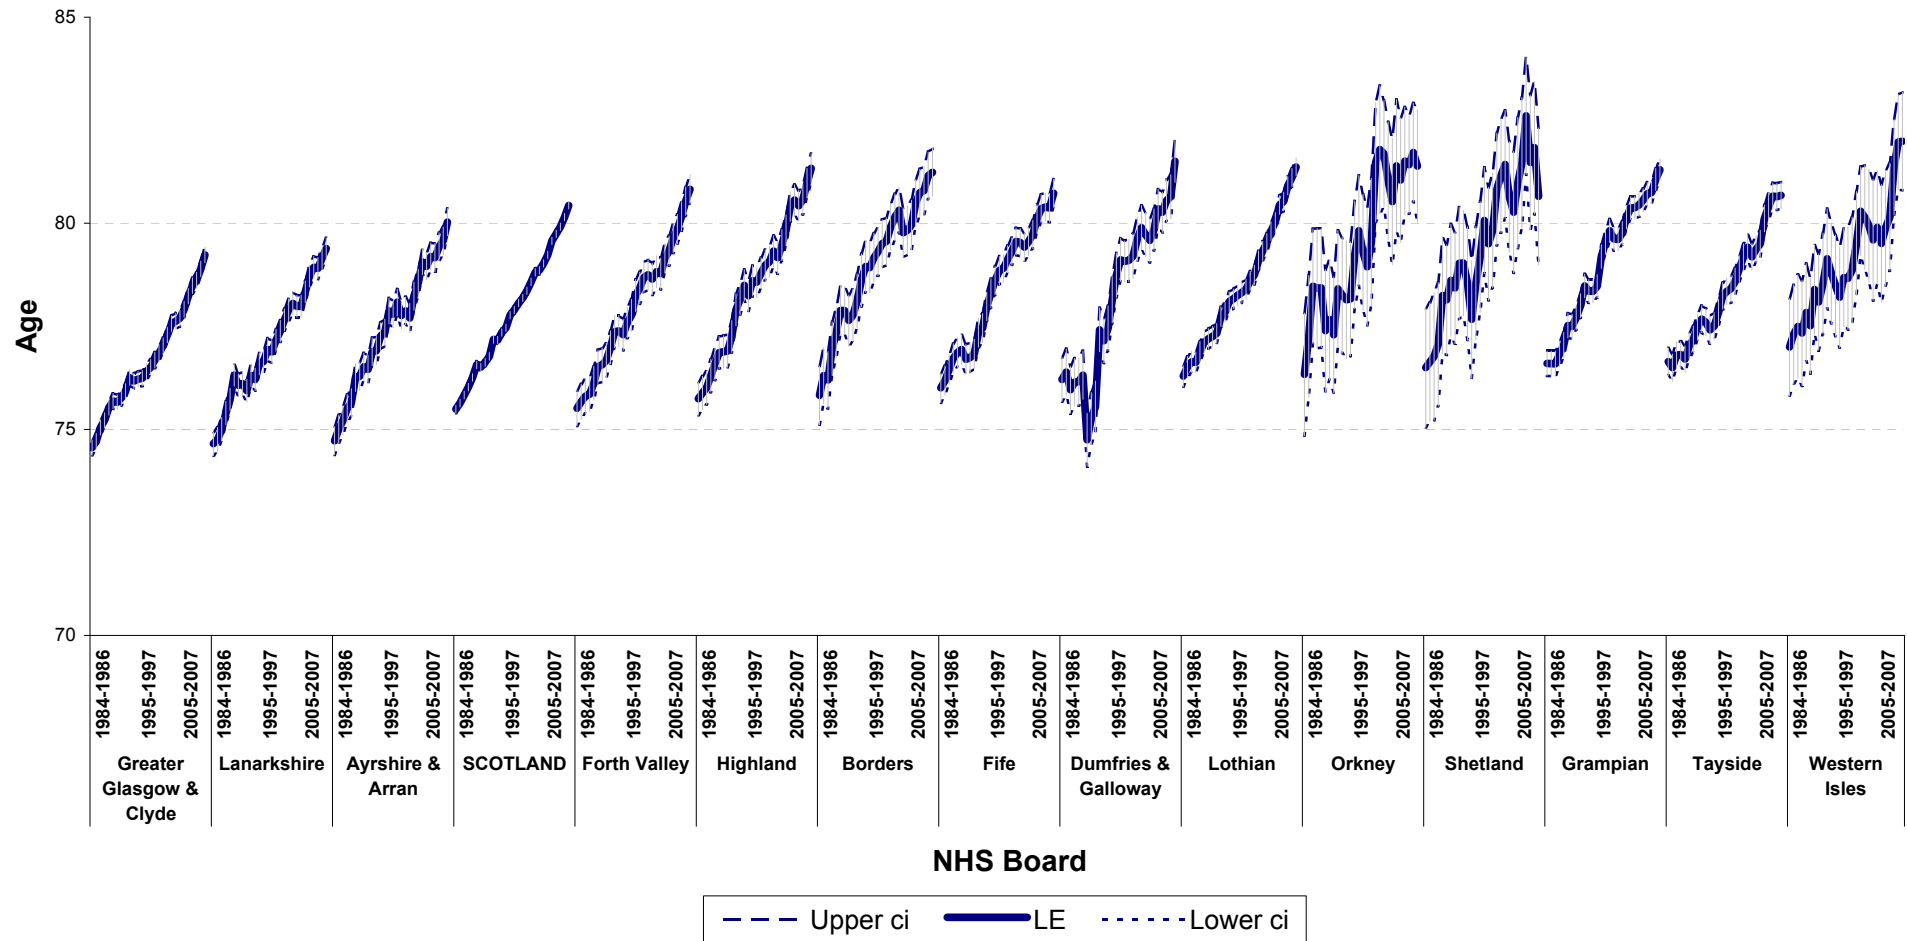

Figure 11: Life expectancy at birth in Scotland, 1981-1983 to 2008-2010, by NHS Board area, Females

Ordered from lowest to highest life expectancy in 1981-1983