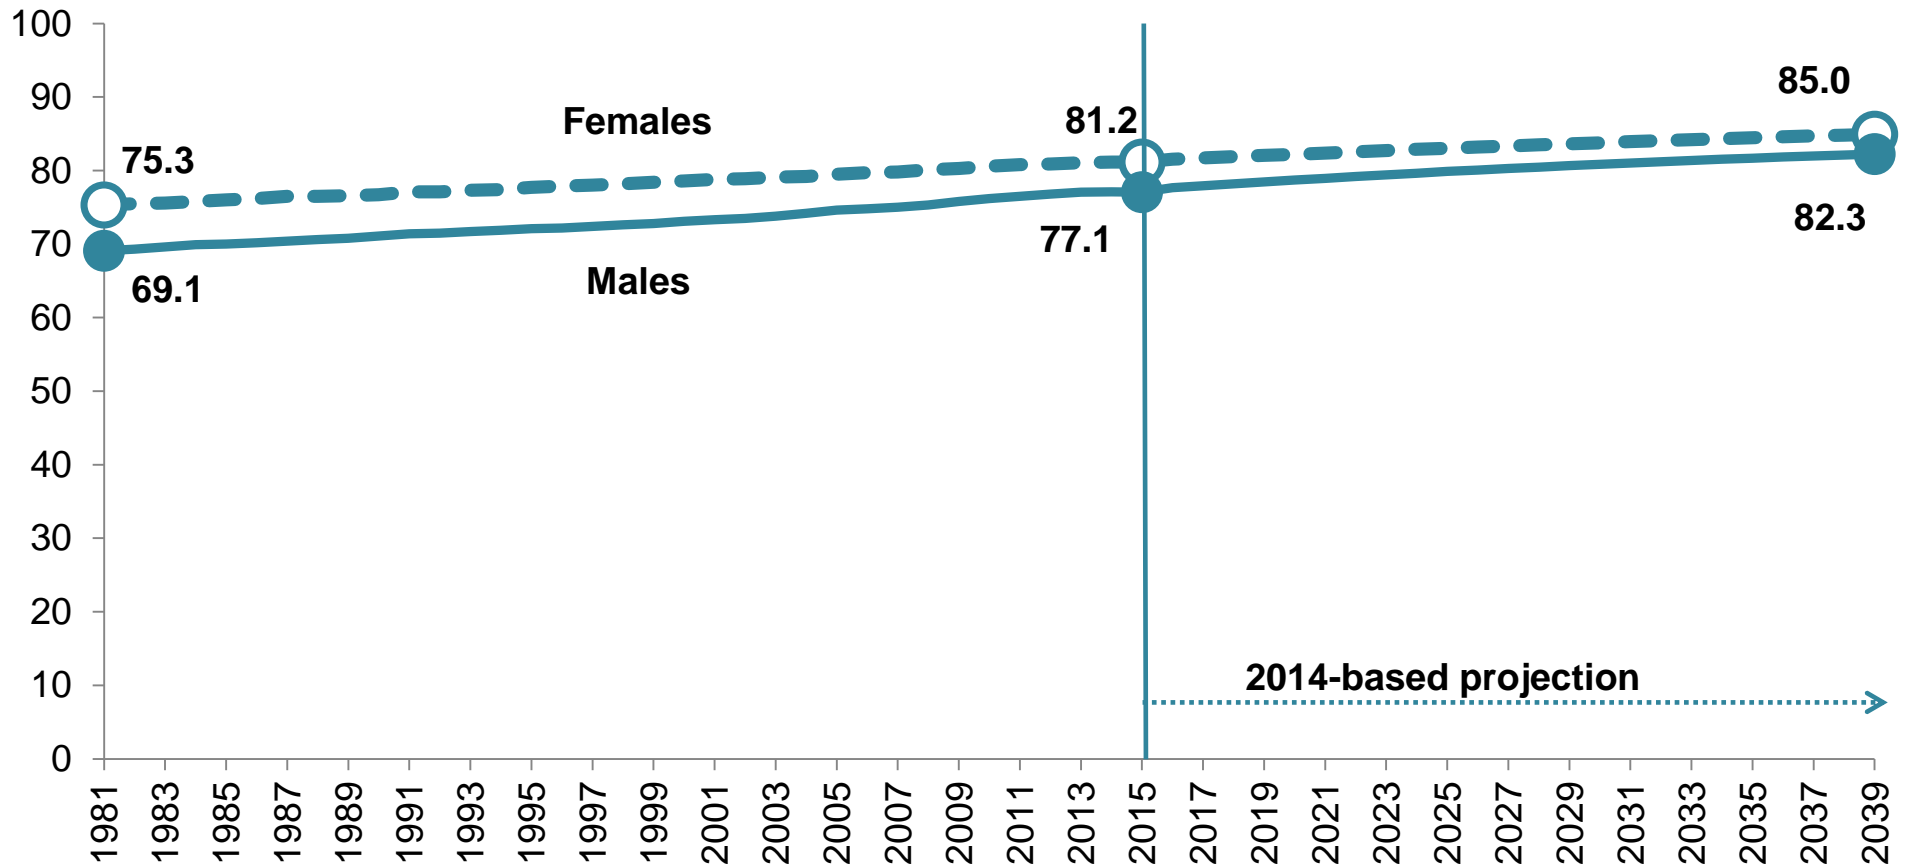

**Figure 1: Life Expectancy at Birth<sup>1</sup>, Scotland, 1981-2039**

**Footnote**

1) Figures to 2015 are from National Life Tables produced by the Office for National Statistics (ONS). They are based on three years of data. For example, the 2015 figure uses data for 2014-2016. Figures from 2016 are projected single year life expectancies, ONS.