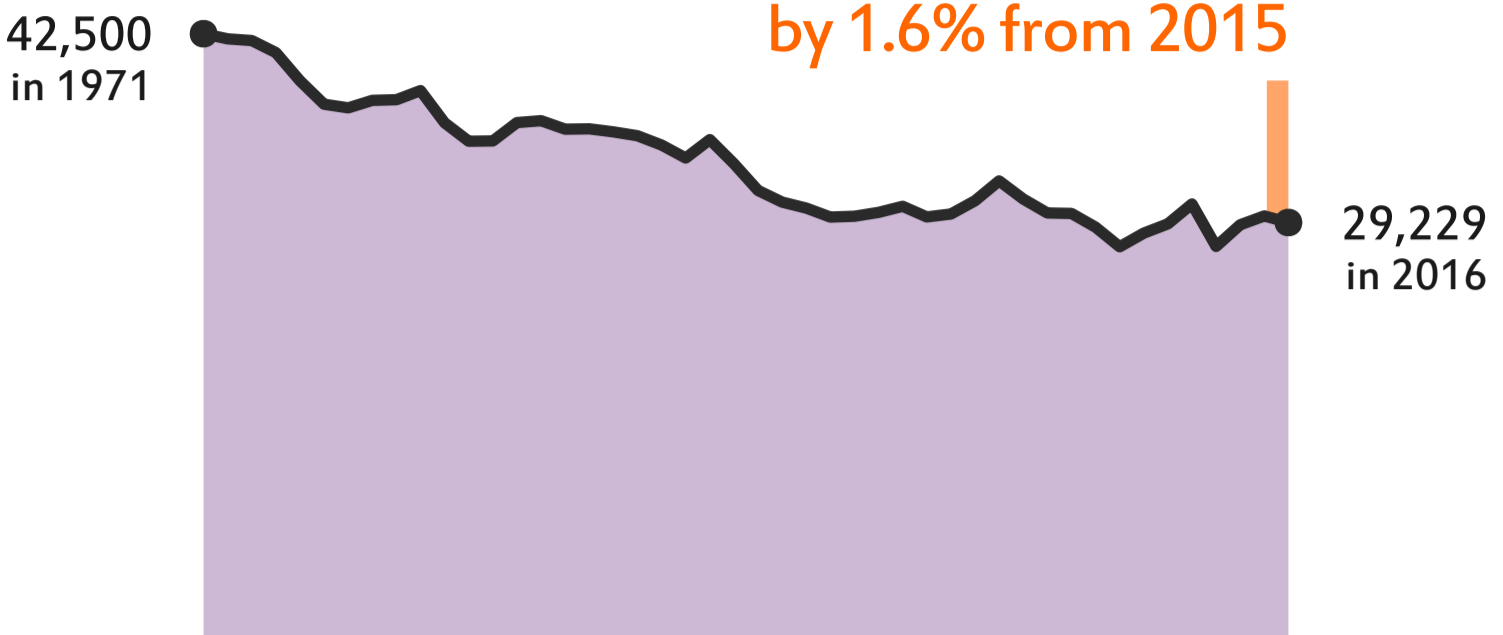

# Marriages and civil partnerships Scotland 2016

In 2016 marriages decreased by 1.6% from 2015

Since 1971 marriages have decreased by almost a third

## 29,229 Marriages

3% were same-sex marriages

## 999 Same-sex marriages

Female same-sex marriages were more frequent than male same-sex marriages

Most same-sex marriages were new marriages

After a peak in 2006 the number of civil partnerships was stable until 2014 but decreased in 2015