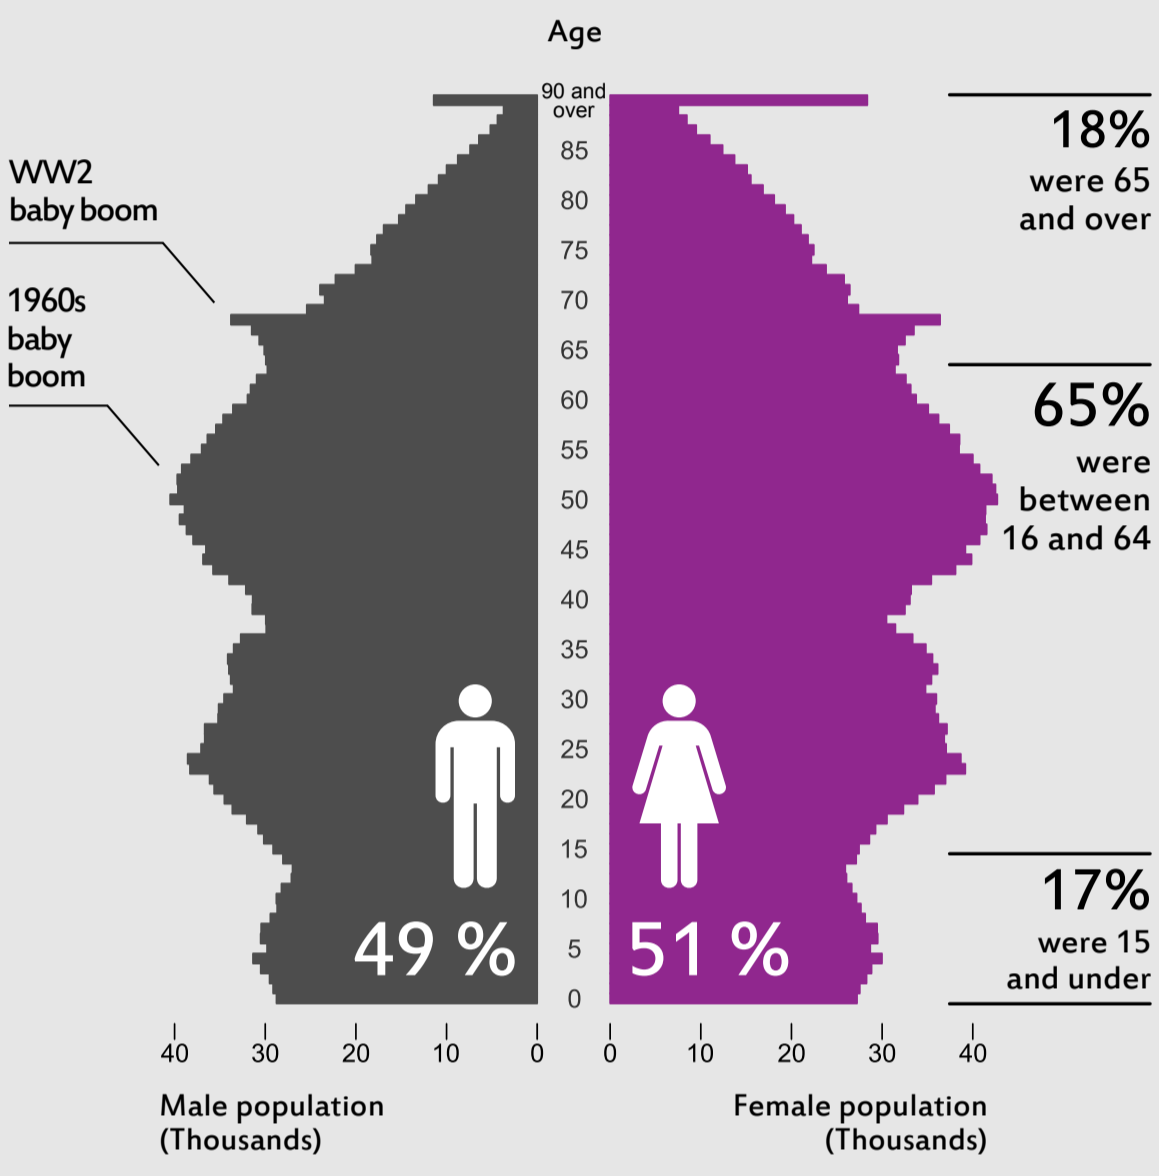

Mid-year Population Estimates Scotland 2015

Scotland's population was at its highest ever level in 2015

18% of the population were aged 65 and over on 30 June 2015

Why has Scotland's population increased?

In the year to 30 June 2015 there were more deaths than births for the first time in 9 years and net migration approached a level last seen in 2011

In the year to 30 June 2015 in-migration to Scotland from overseas has increased, but remains lower than in-migration from the rest of the UK