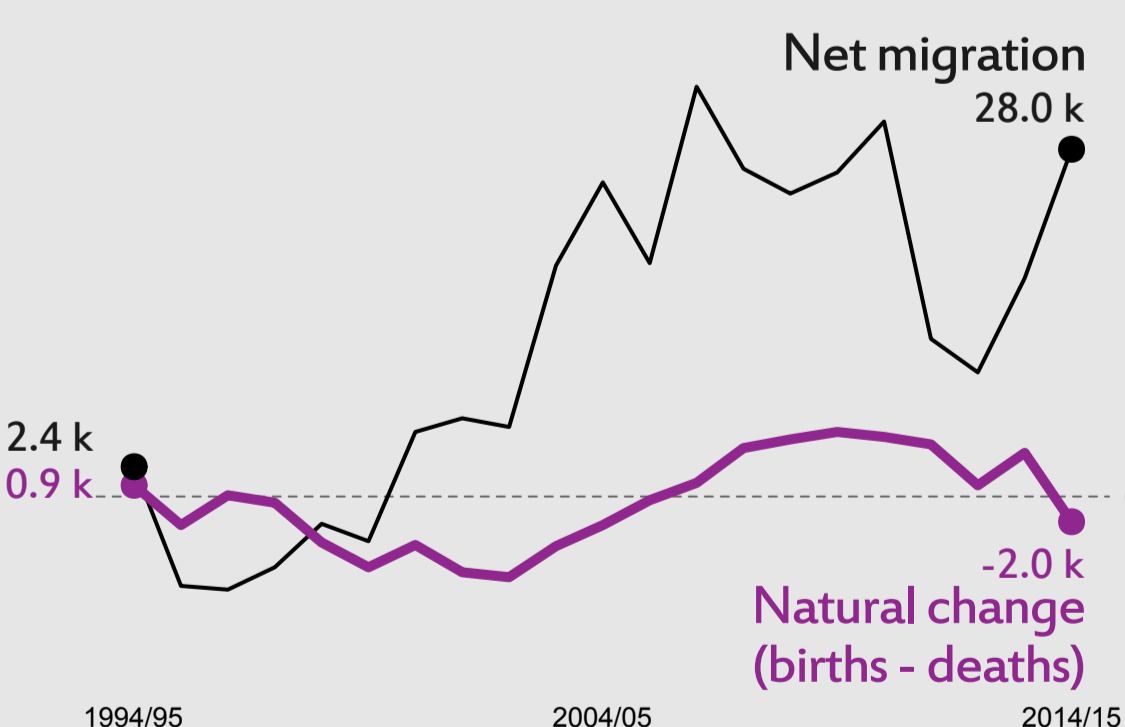

Mid-year Population Estimates Scotland 2015

Scotland's population was at its highest ever level in 2015

18% of the population were aged 65 and over on 30 June 2015

Why has Scotland's population increased?

In the year to 30 June 2015 there were more deaths than births for the first time in 9 years and net migration approached a level last seen in 2011

In the year to 30 June 2015 in-migration to Scotland from overseas has increased, but remains lower than in-migration from the rest of the UK