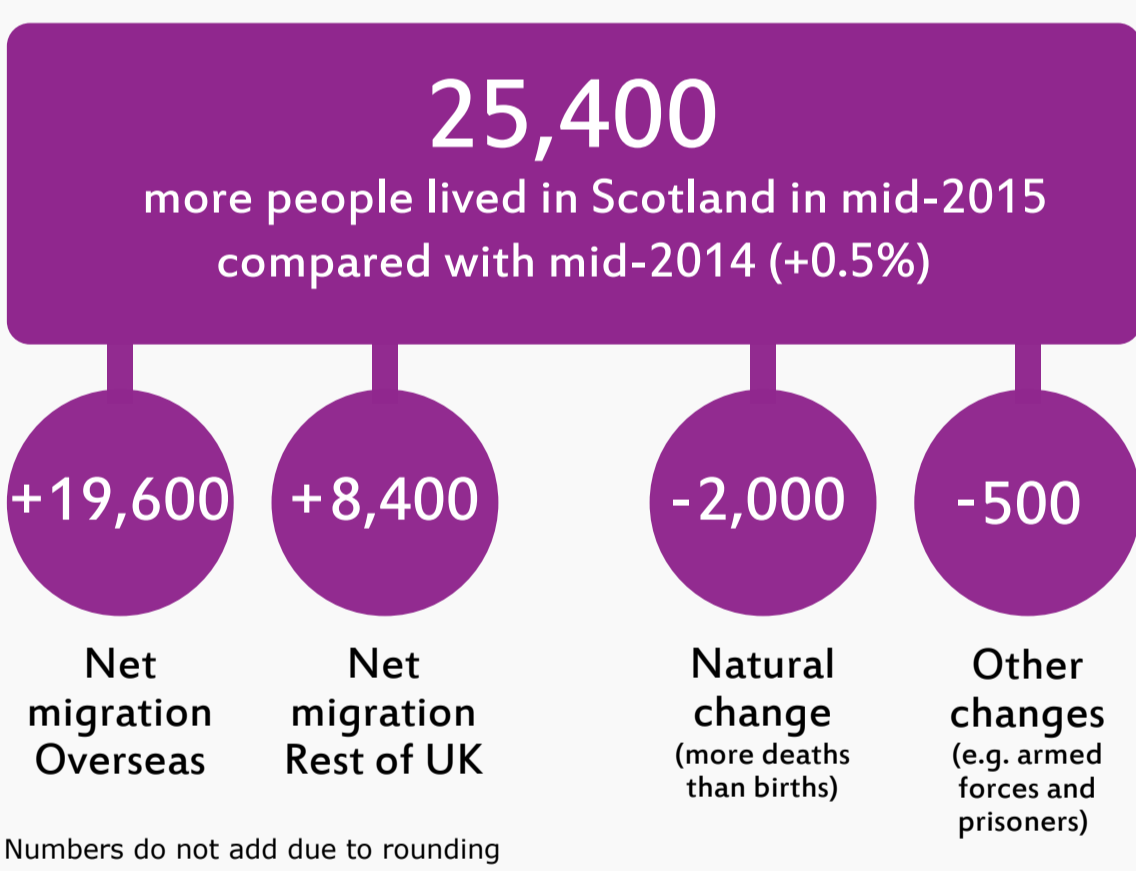

Mid-year Population Estimates Scotland 2015

Scotland's population was at its highest ever level in 2015

18% of the population were aged 65 and over on 30 June 2015

Why has Scotland's population increased?

In the year to 30 June 2015 there were more deaths than births for the first time in 9 years and net migration approached a level last seen in 2011

In the year to 30 June 2015 in-migration to Scotland from overseas has increased, but remains lower than in-migration from the rest of the UK