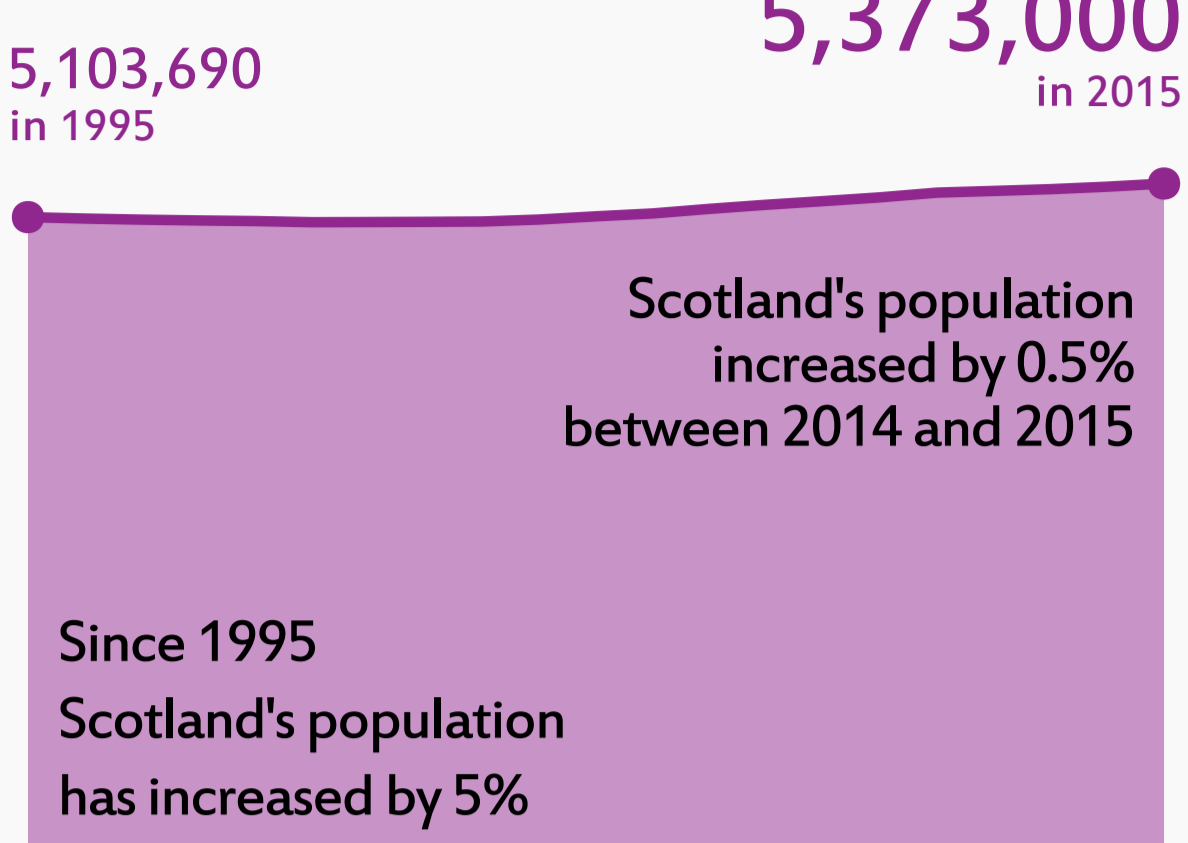

Mid-year Population Estimates Scotland 2015

Scotland's population was at its highest ever level in 2015

18% of the population were aged 65 and over on 30 June 2015

Why has Scotland's population increased?

In the year to 30 June 2015 there were more deaths than births for the first time in 9 years and net migration approached a level last seen in 2011

In the year to 30 June 2015 in-migration to Scotland from overseas has increased, but remains lower than in-migration from the rest of the UK