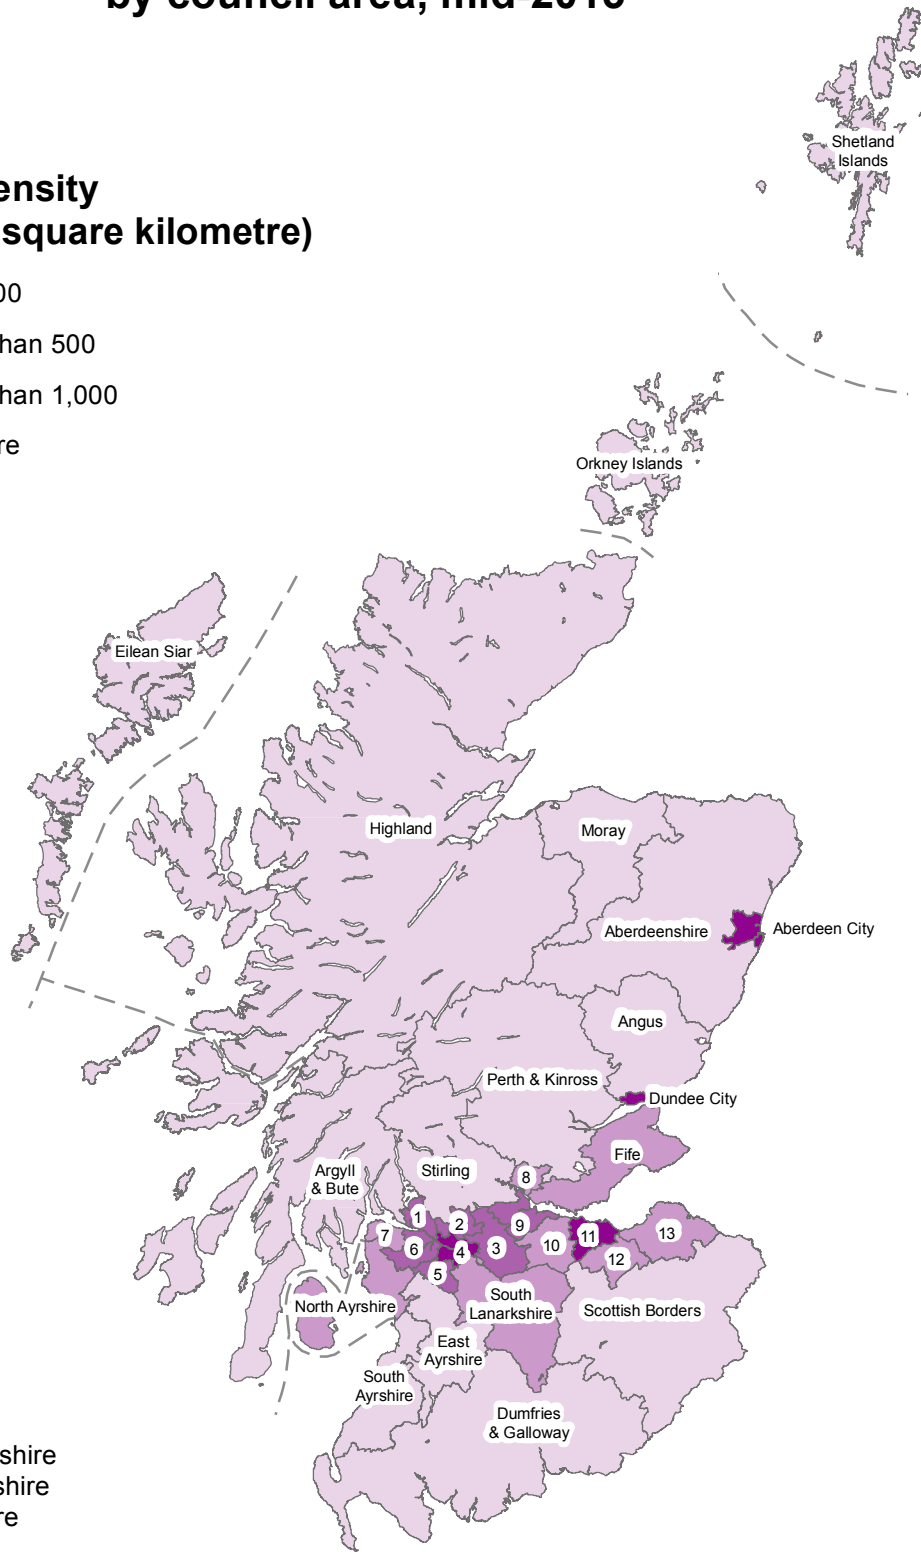

Figure 11b: Population density, by council area, mid-2015

Population density (persons per square kilometre)

1. West Dunbartonshire
2. East Dunbartonshire
3. North Lanarkshire
4. Glasgow City
5. East Renfrewshire
6. Renfrewshire
7. Inverclyde
8. Clackmannanshire
9. Falkirk
10. West Lothian
11. City of Edinburgh
12. Midlothian
13. East Lothian