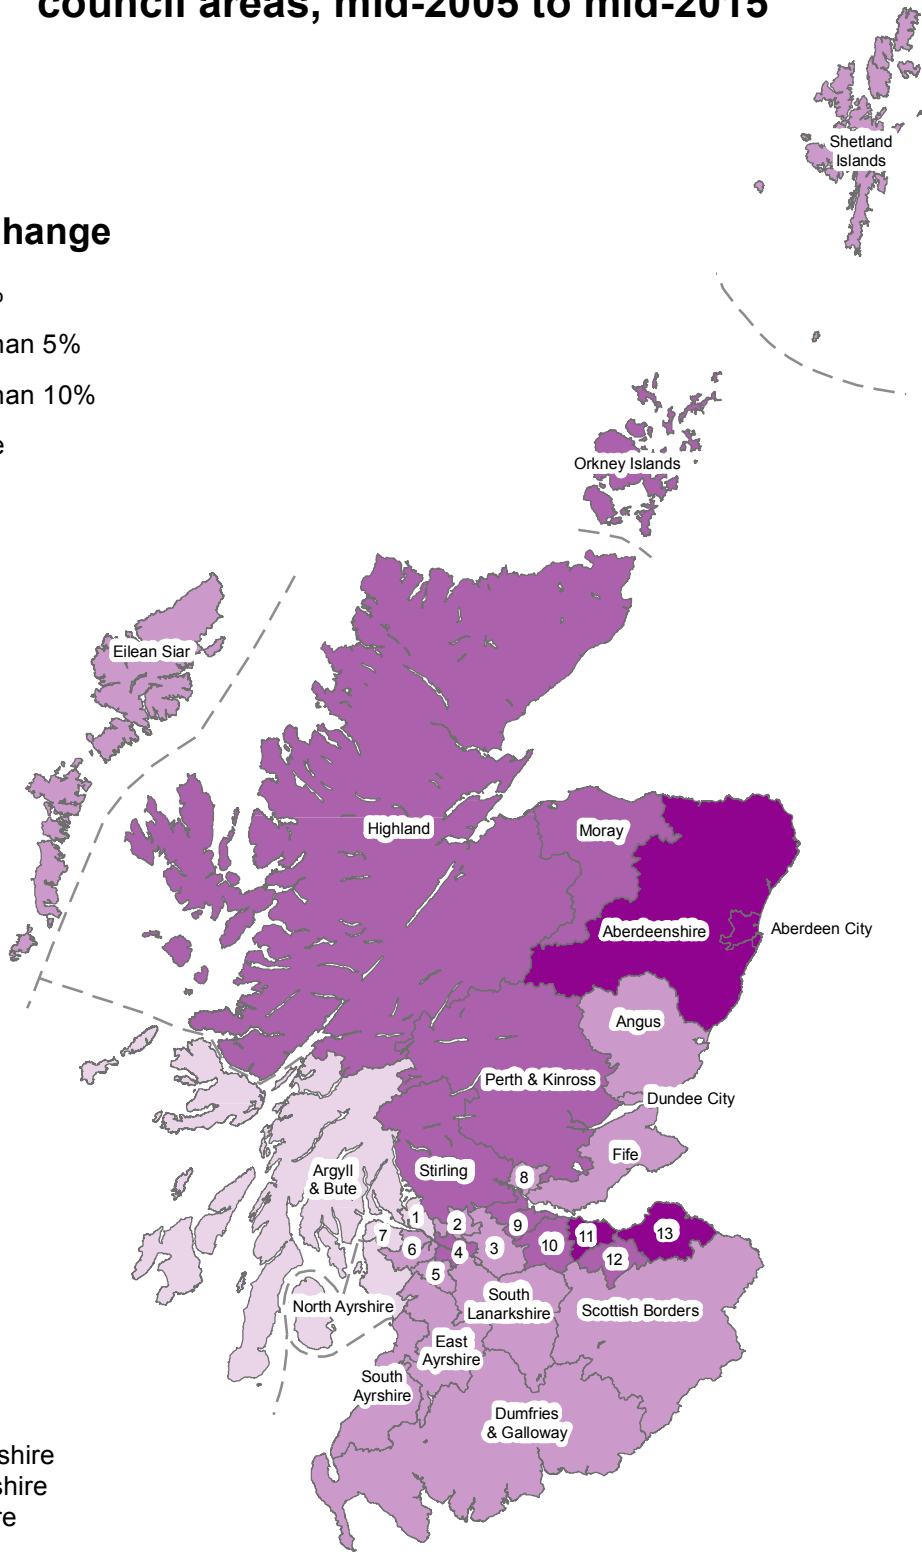

**Figure 12a: Percentage change in population, council areas, mid-2005 to mid-2015**

**Percentage Change**

1. West Dunbartonshire
2. East Dunbartonshire
3. North Lanarkshire
4. Glasgow City
5. East Renfrewshire
6. Renfrewshire
7. Inverclyde
8. Clackmannanshire
9. Falkirk
10. West Lothian
11. City of Edinburgh
12. Midlothian
13. East Lothian