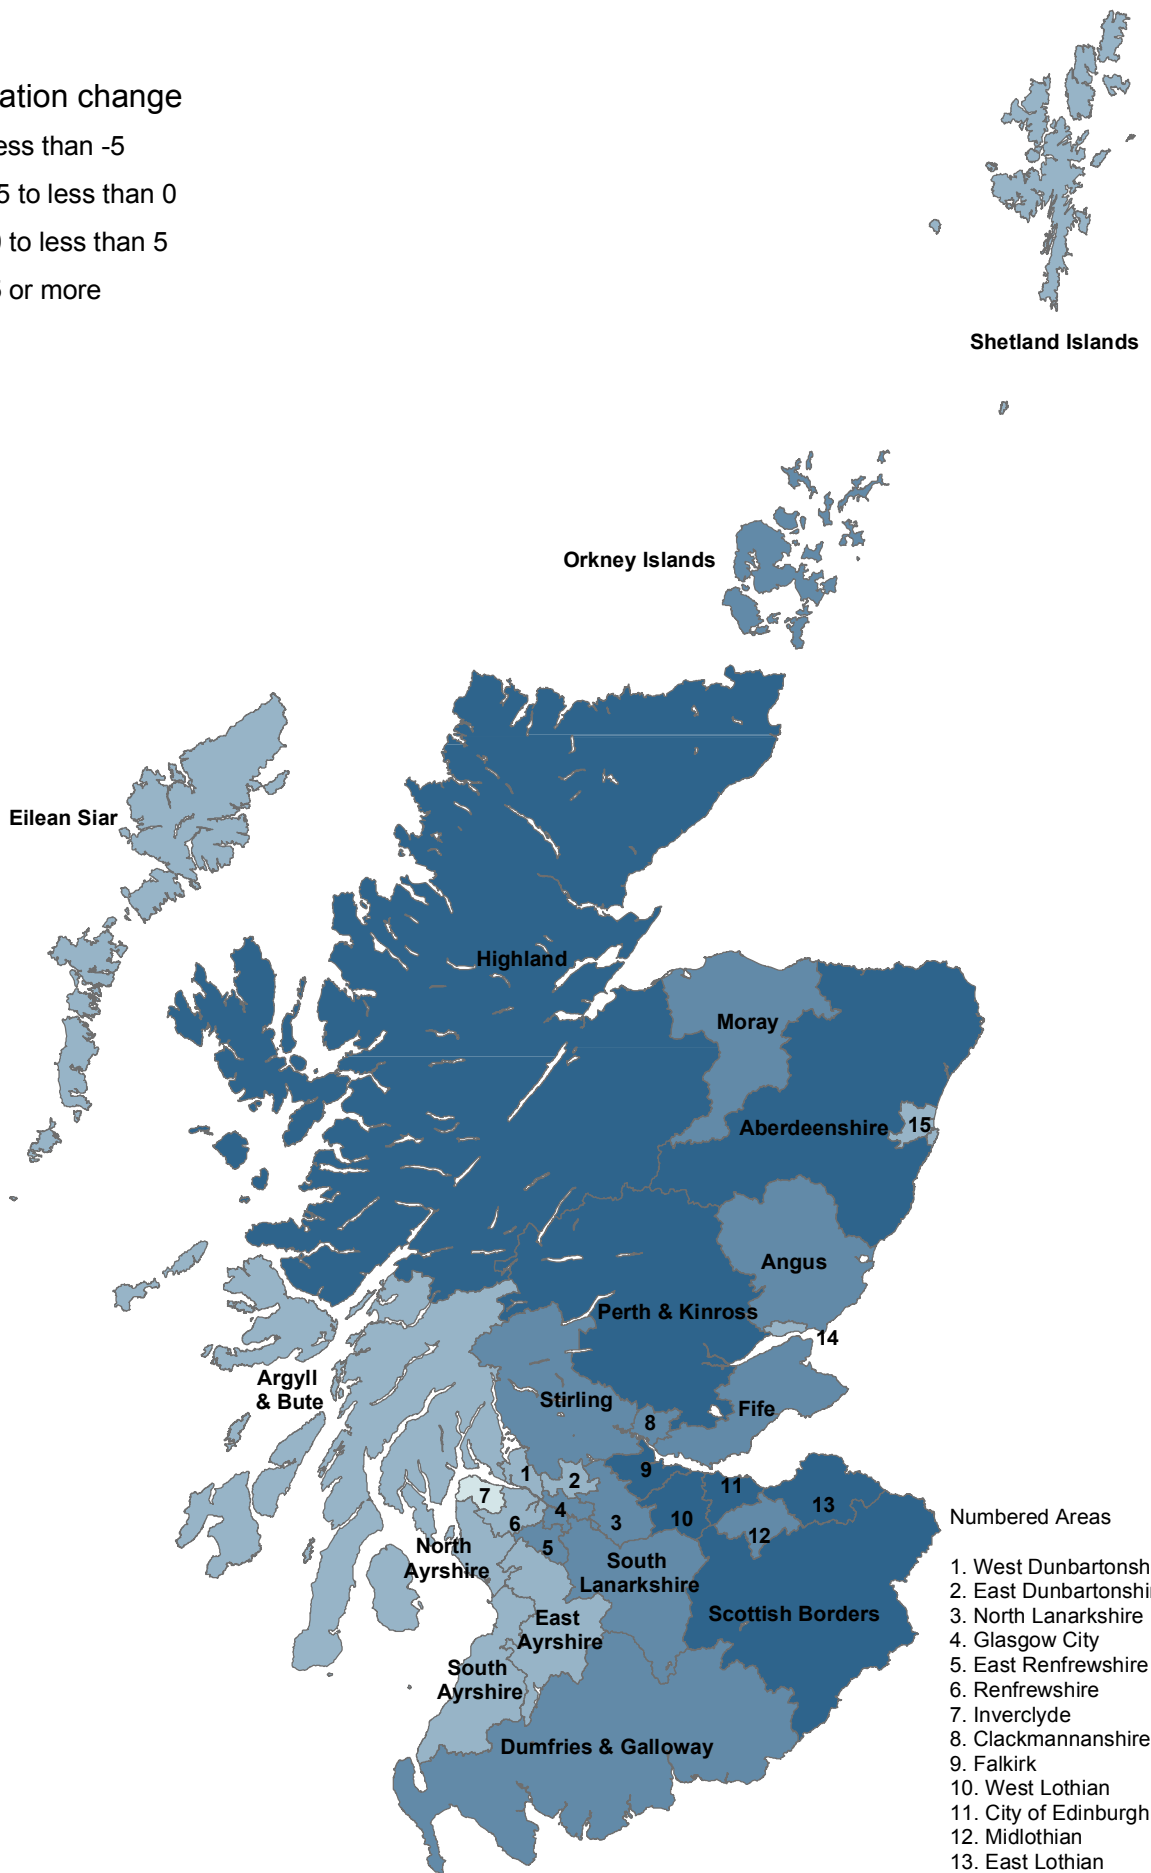

Figure 6a Percentage change in population, Council areas, 1999-2009 (Map)

% population change

- Numbered Areas
1. West Dunbartonshire
 2. East Dunbartonshire
 3. North Lanarkshire
 4. Glasgow City
 5. East Renfrewshire
 6. Renfrewshire
 7. Inverclyde
 8. Clackmannanshire
 9. Falkirk
 10. West Lothian
 11. City of Edinburgh
 12. Midlothian
 13. East Lothian
 14. Dundee City
 15. Aberdeen City