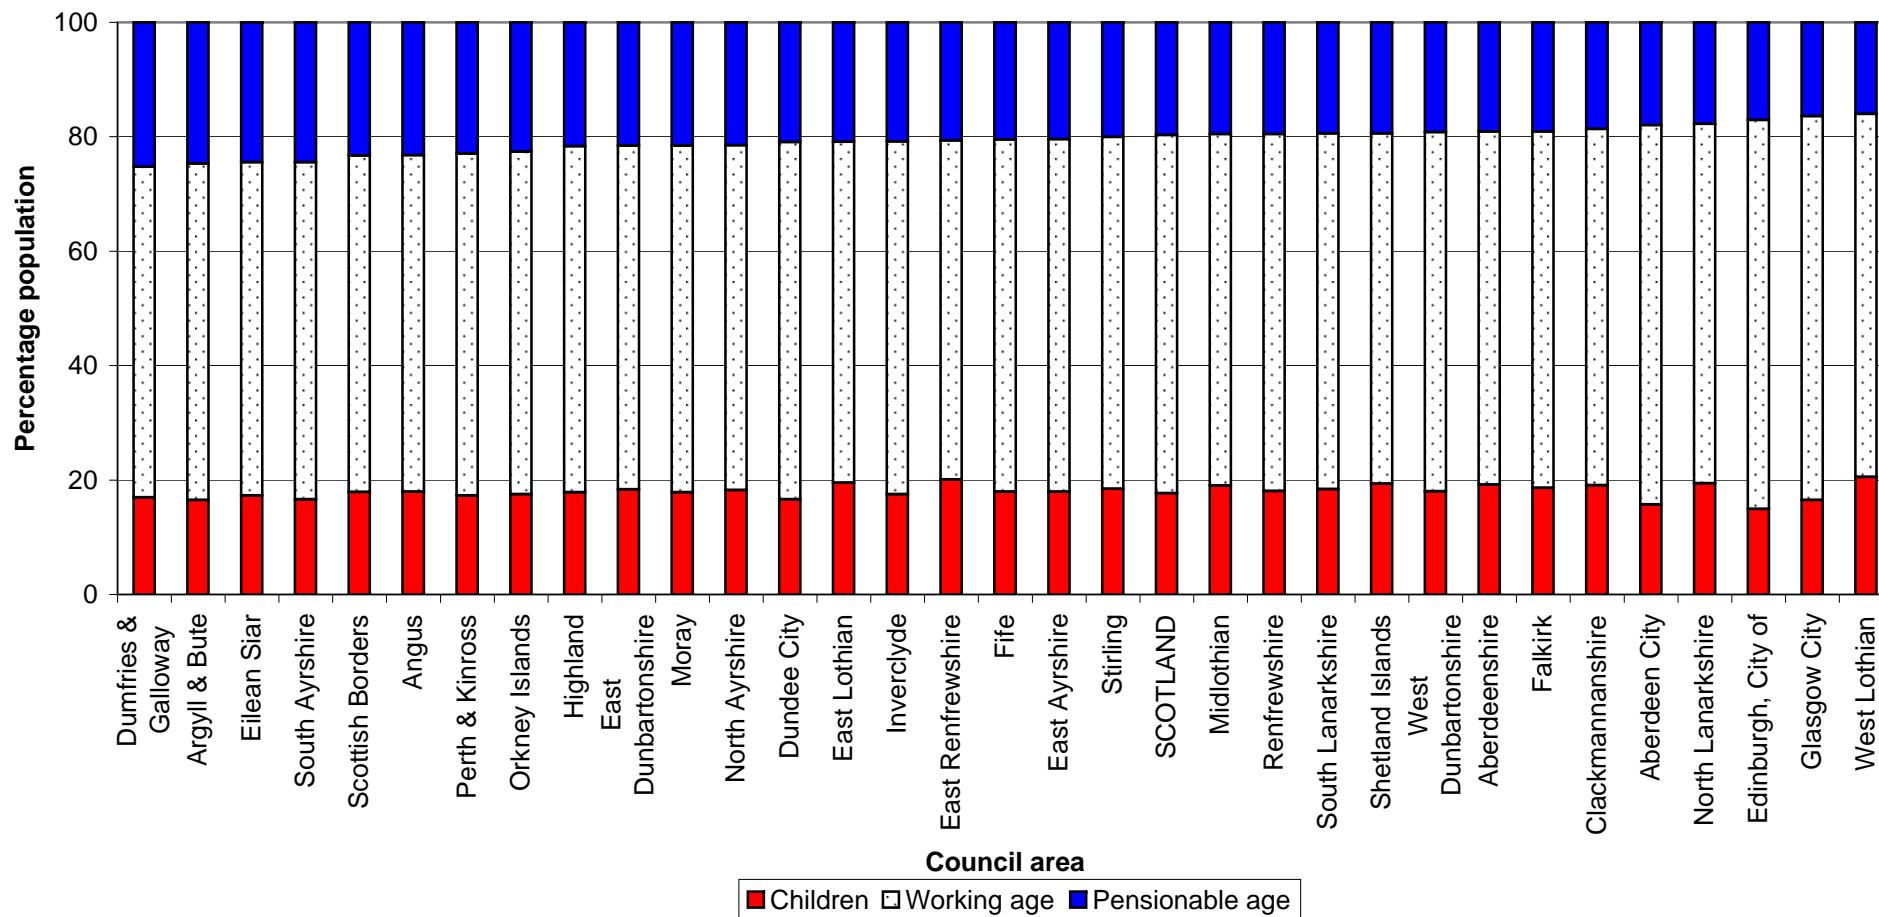

Figure 6a Age structure of council areas in 2008: children, working age, pensionable age¹ (%)
(ranked by percentage of pensionable age)

¹Includes the change in women's state pension age from 60 to 65 between 2010 and 2020 and the subsequent change of both male and female state pension age to 66 by 2026