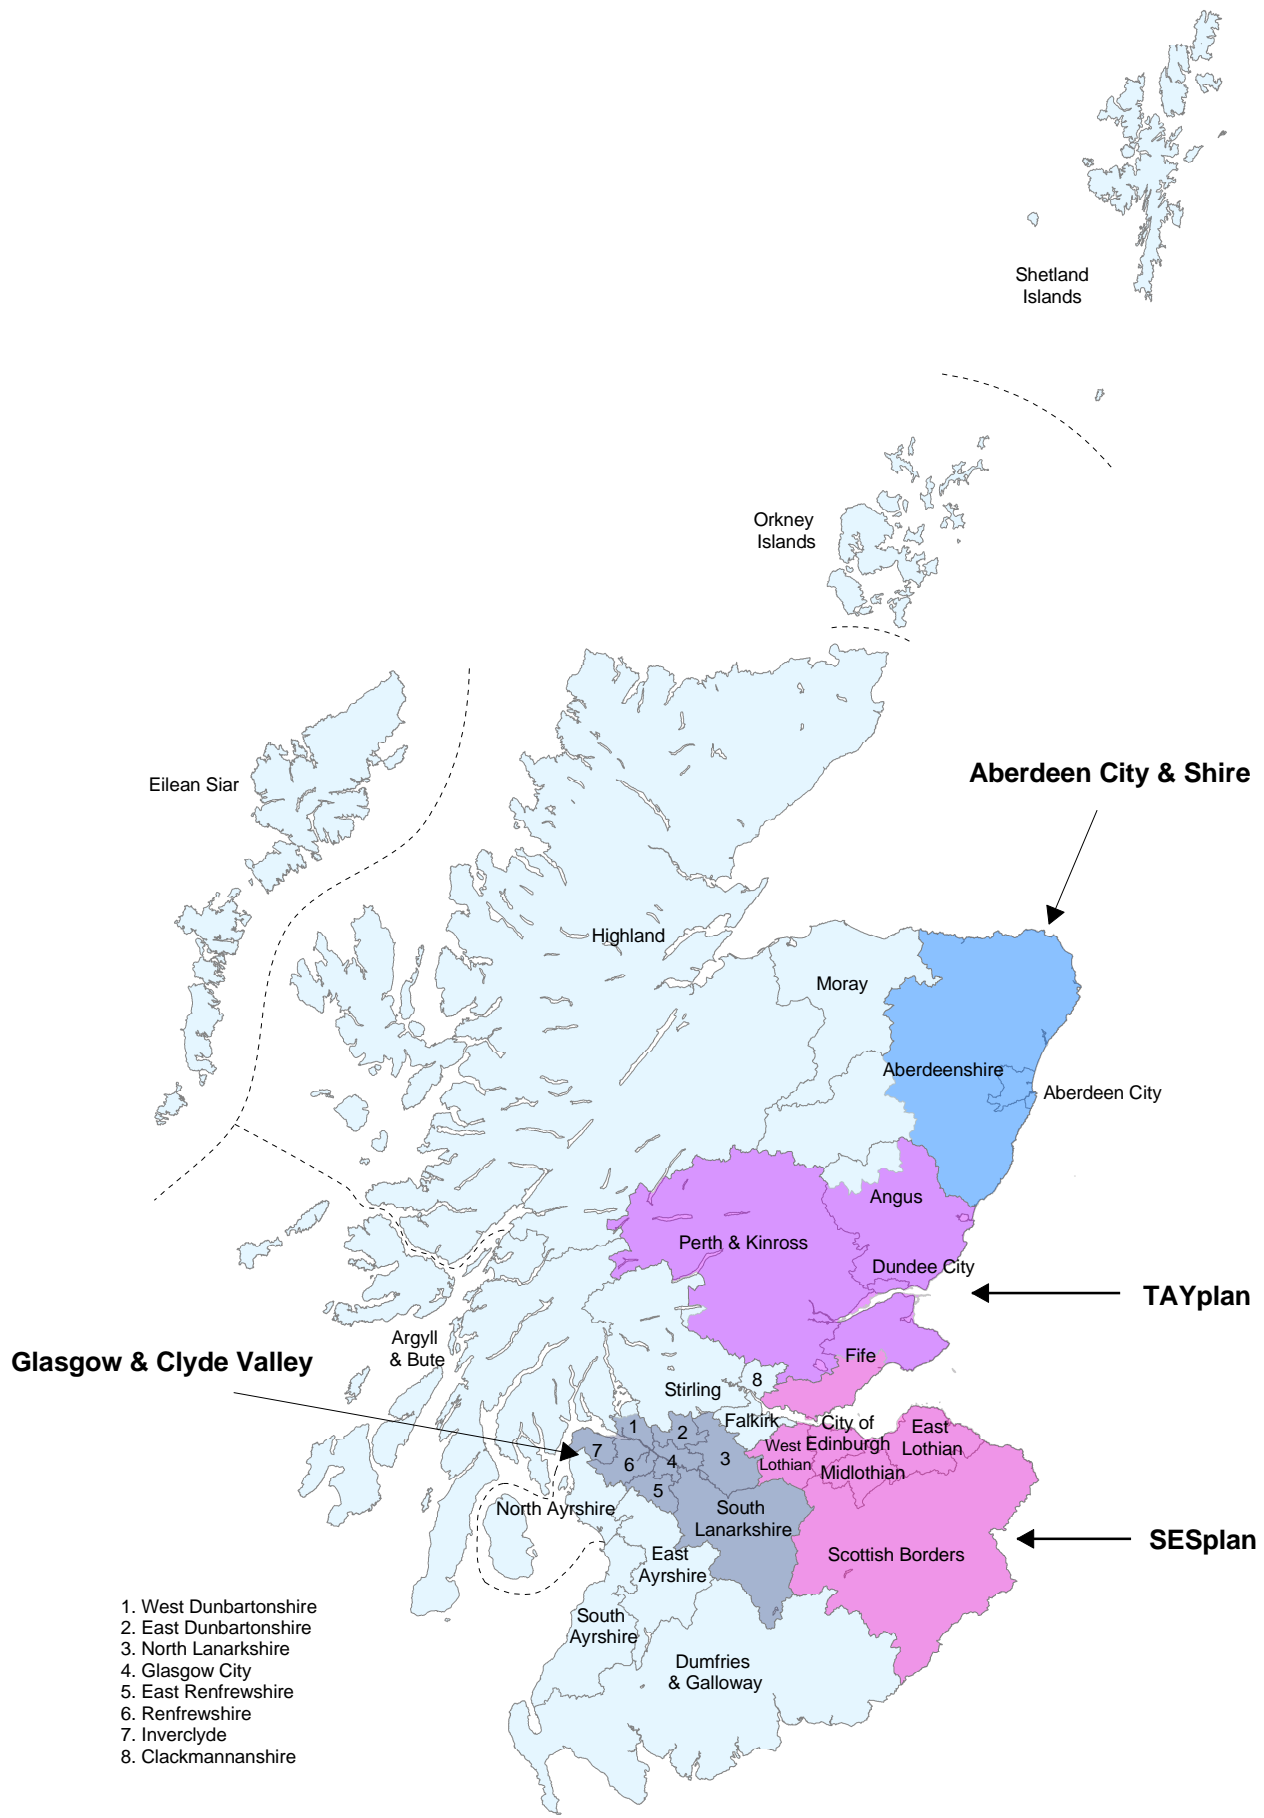

**Map 2: Map of Scotland showing the locations of Strategic Development Plan areas**

1. West Dunbartonshire
2. East Dunbartonshire
3. North Lanarkshire
4. Glasgow City
5. East Renfrewshire
6. Renfrewshire
7. Inverclyde
8. Clackmannanshire