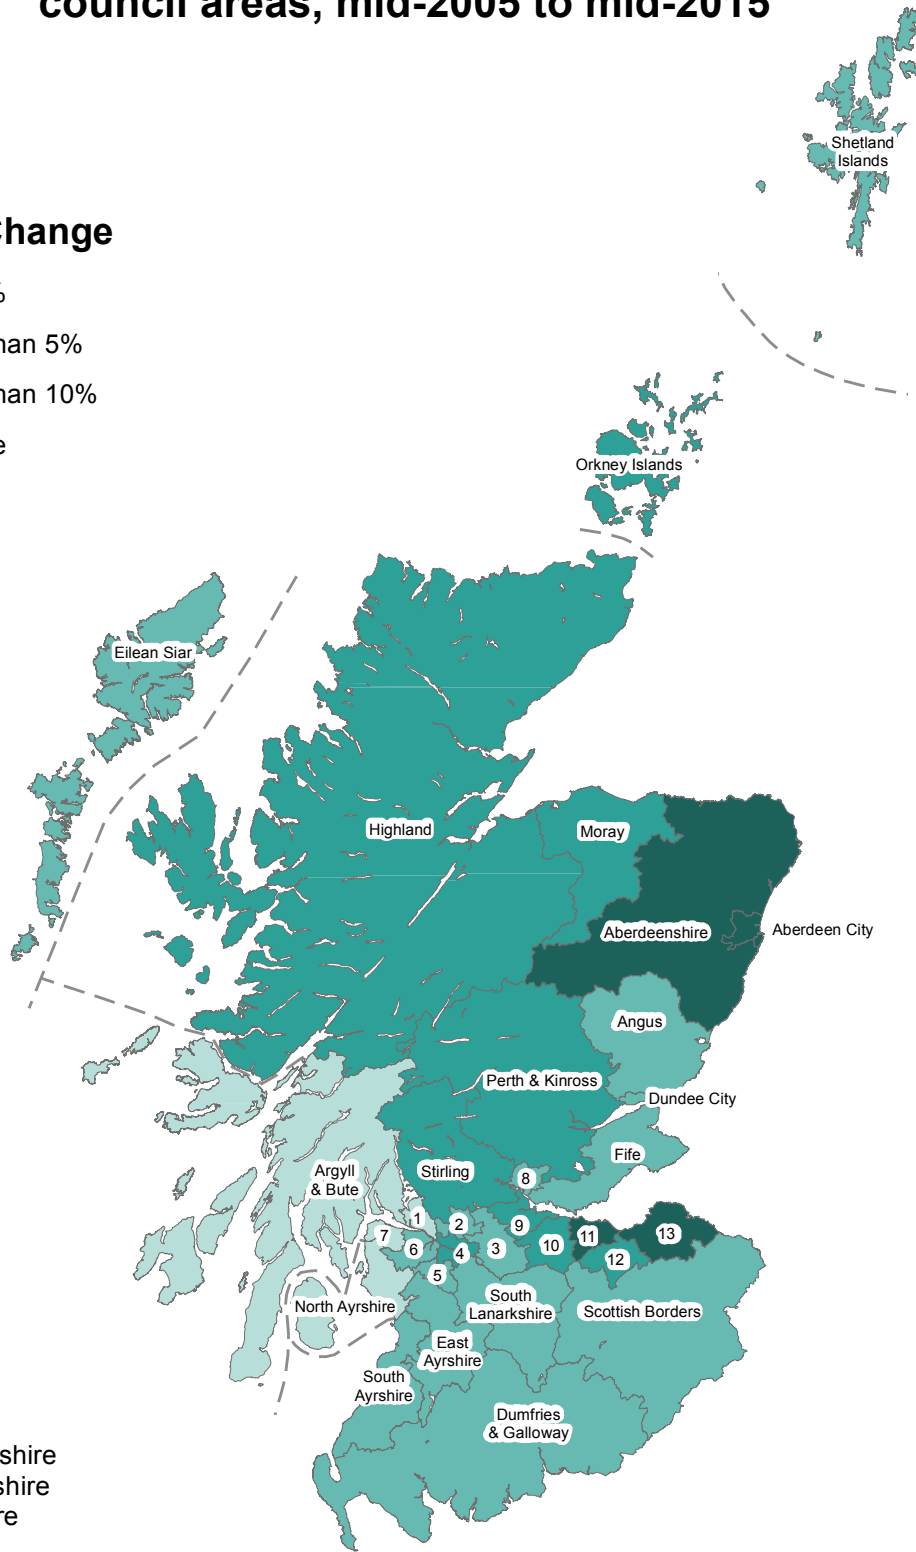

**Figure 1.5: Percentage change in population, council areas, mid-2005 to mid-2015**

**Percentage Change**

1. West Dunbartonshire
2. East Dunbartonshire
3. North Lanarkshire
4. Glasgow City
5. East Renfrewshire
6. Renfrewshire
7. Inverclyde
8. Clackmannanshire
9. Falkirk
10. West Lothian
11. City of Edinburgh
12. Midlothian
13. East Lothian