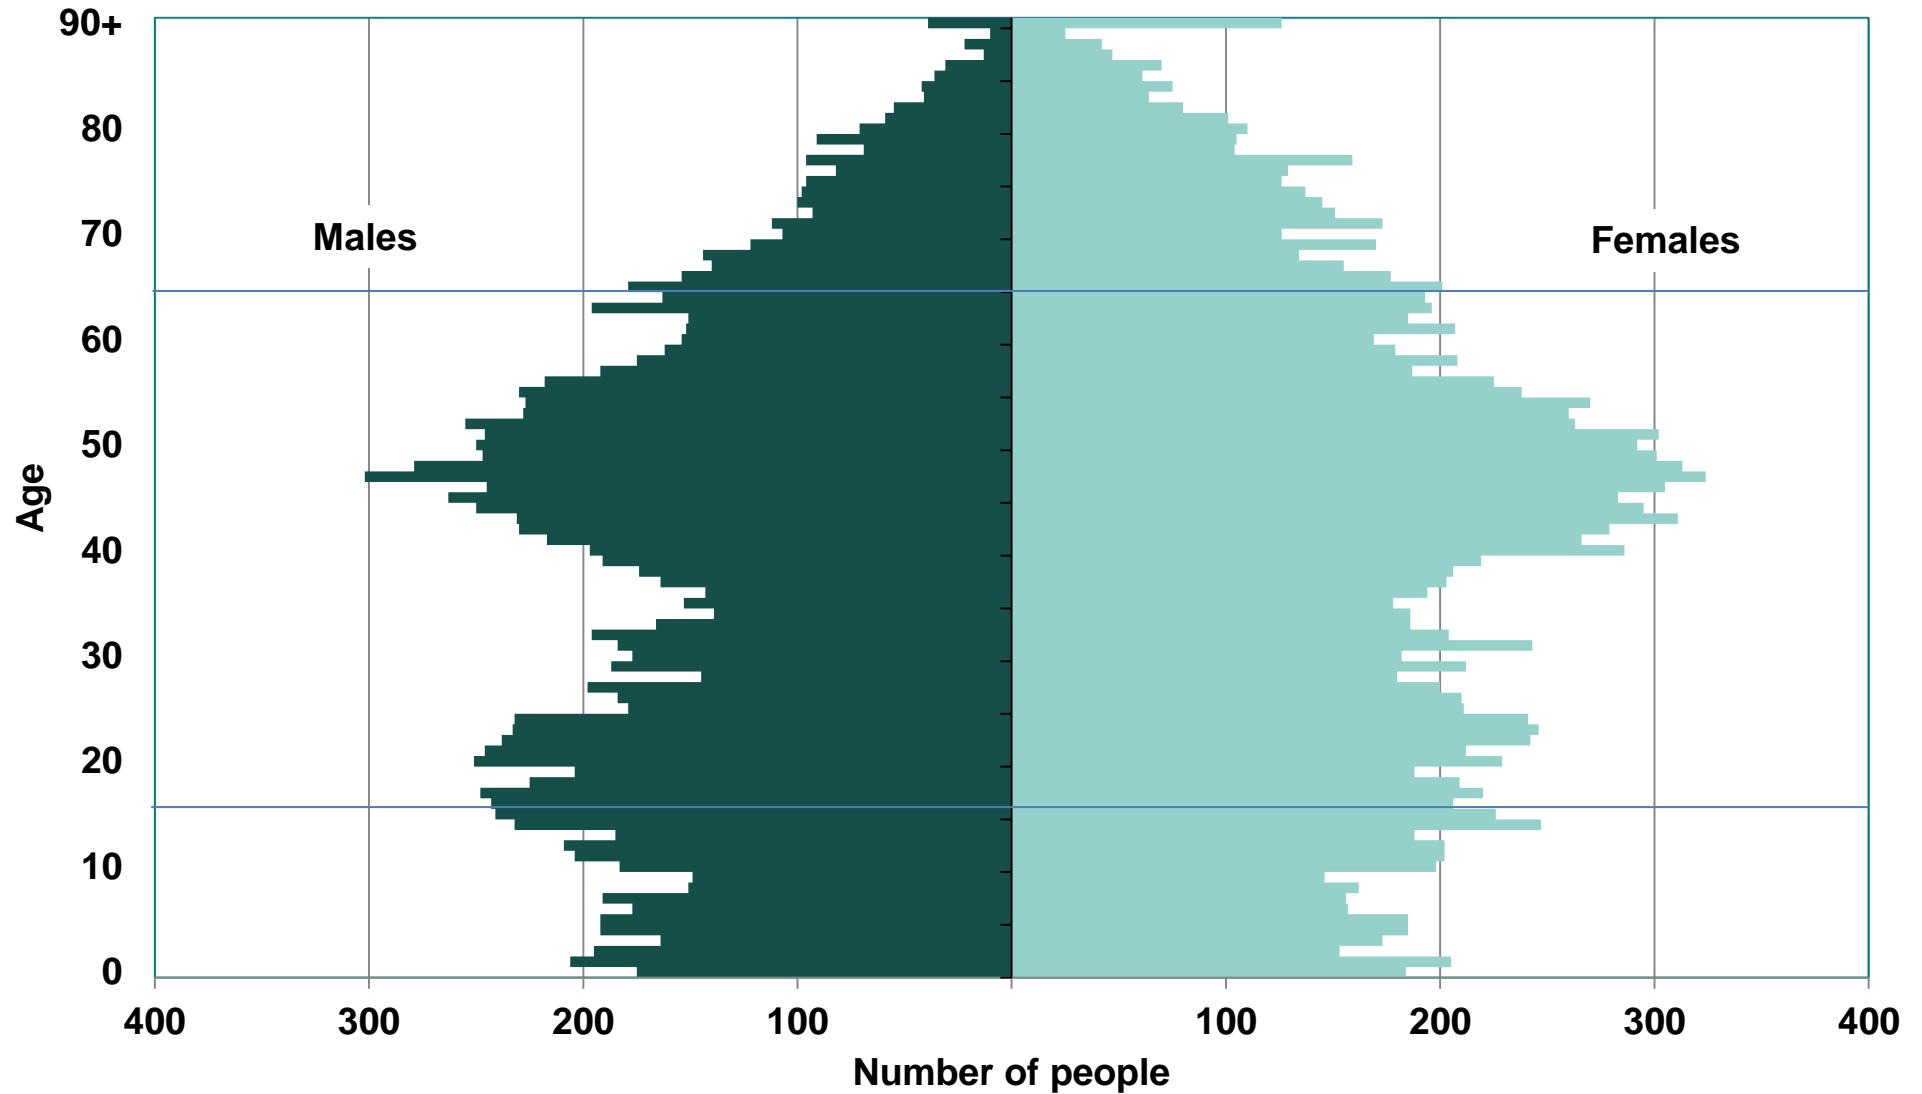

Figure 16a: Population age/sex structure for Baillieston Multi-Member Ward, Glasgow City, 2012 - estimated

Figure 16b: Population age/sex structure for Baillieston Multi-Member Ward, Glasgow City, 2026 - projected