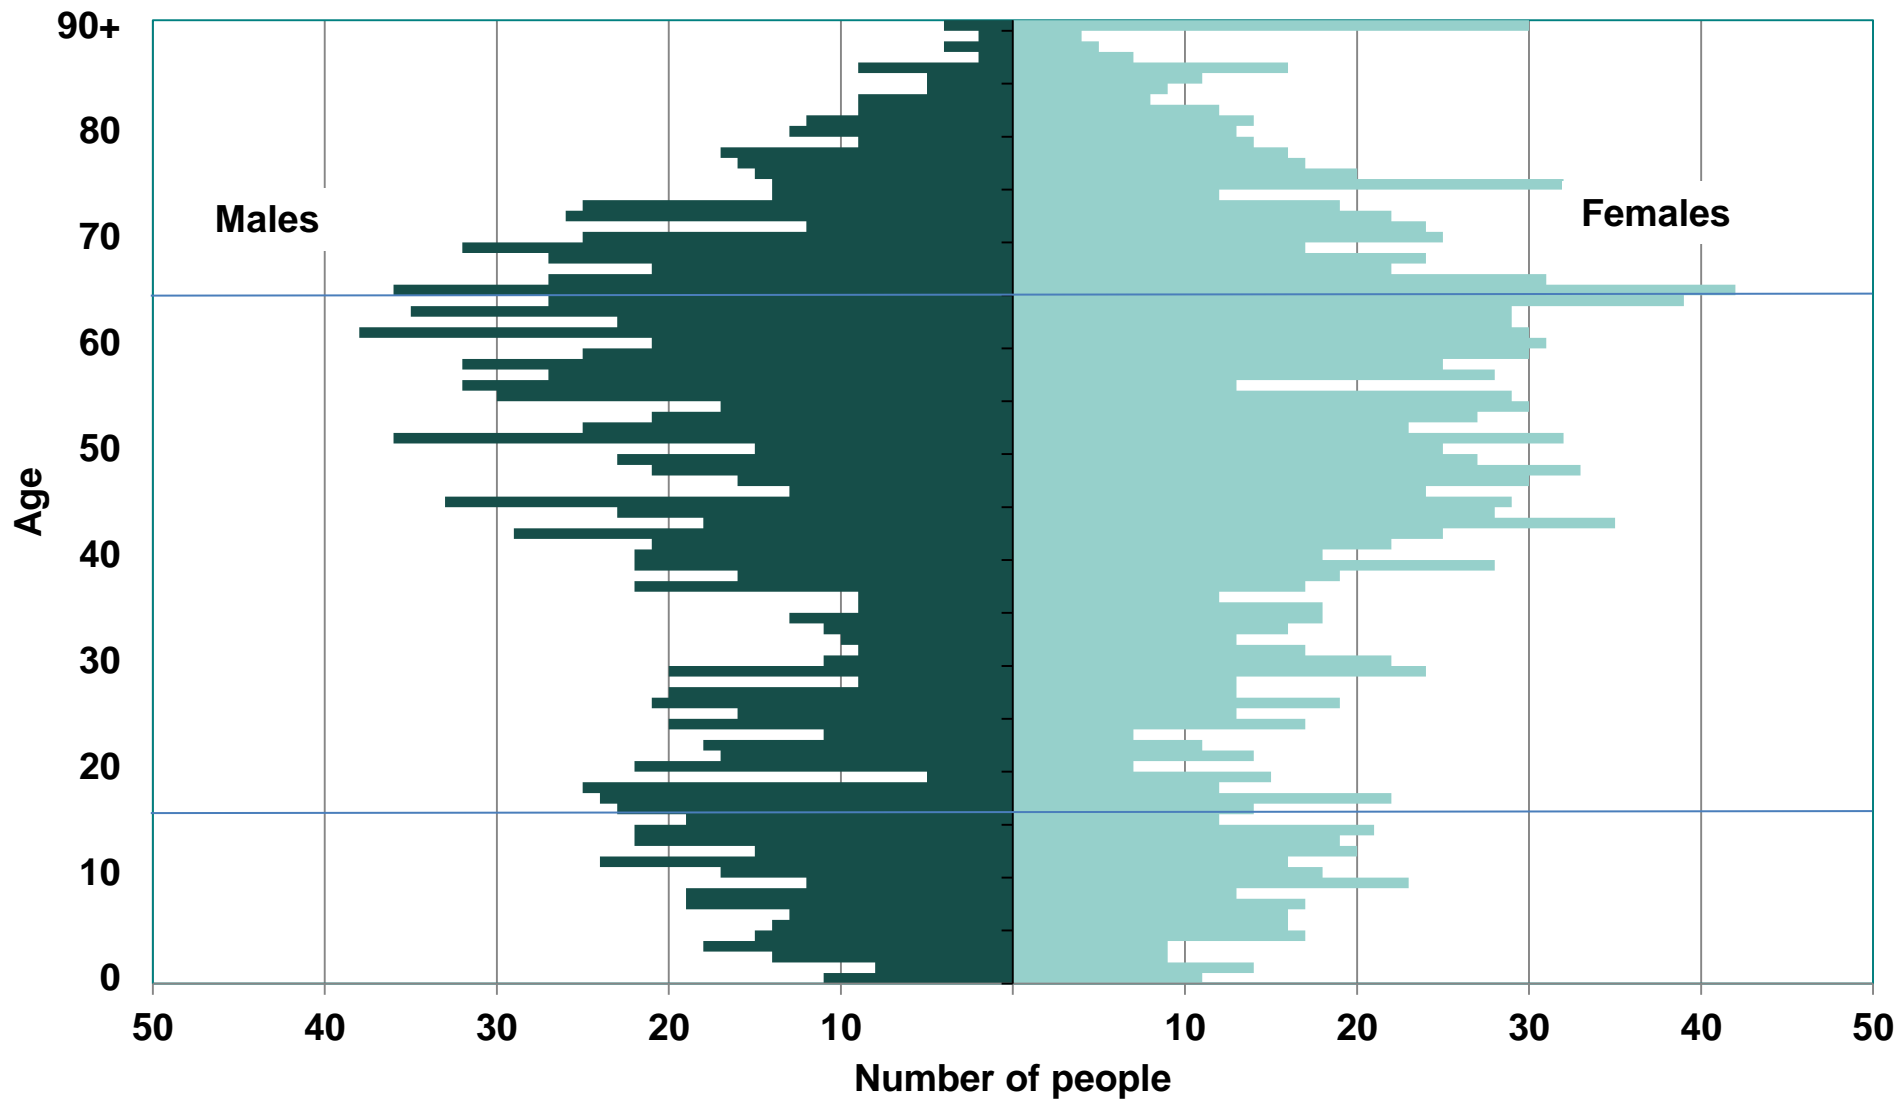

**Figure 18a: Population age/sex structure for Islay, Jura & Colonsay Housing Market Area, Argyll & Bute, 2012 - estimated**

**Figure 18b: Population age/sex structure for Islay, Jura & Colonsay  
Housing Market Area, Argyll & Bute, 2026 - projected**