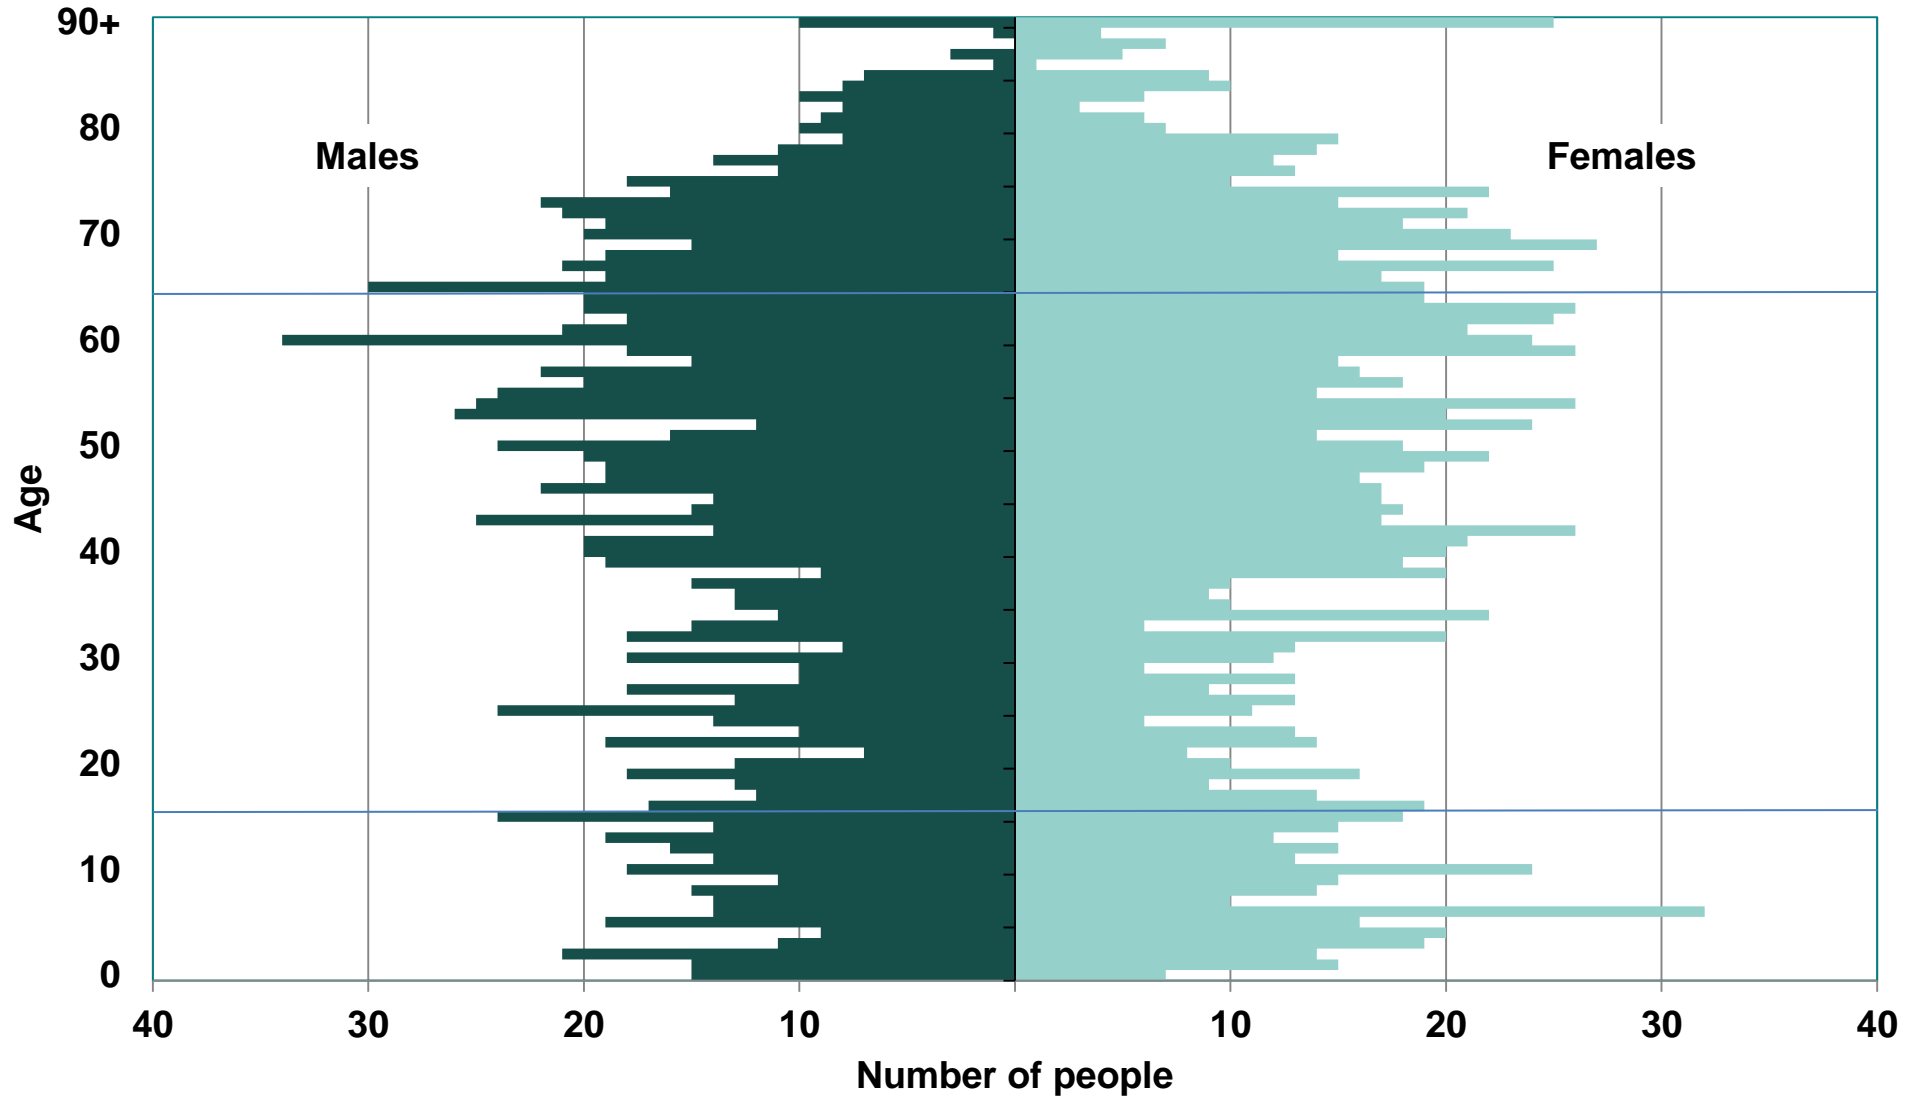

**Figure 19a: Population age/sex structure for North Isles Multi-Member Ward, Shetland Islands, 2012 - estimated**

**Figure 19b: Population age/sex structure for North Isles Multi-Member Ward, Shetland Islands, 2026 - projected**