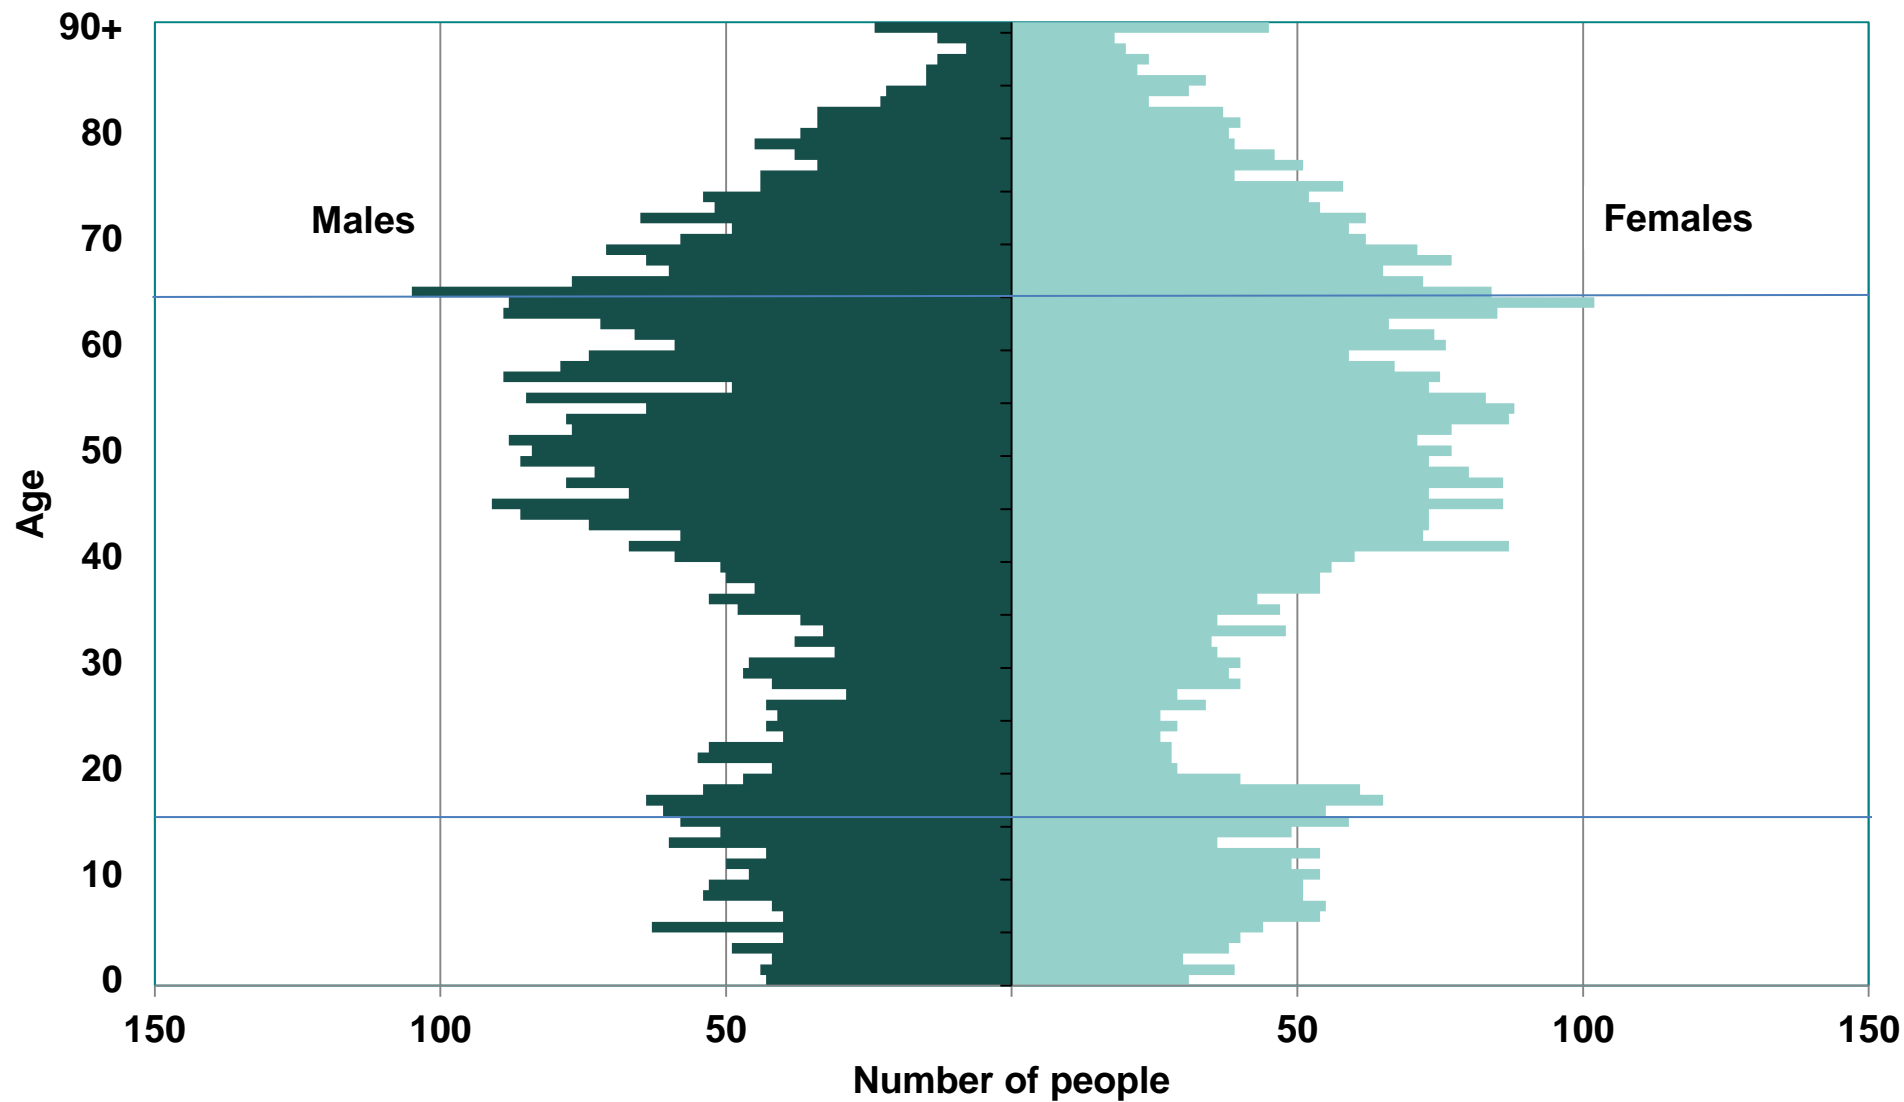

**Figure 21a: Population age/sex structure for Mid Berwickshire  
Multi-Member Ward, Scottish Borders, 2012 - estimated**

**Figure 21b: Population age/sex structure for Mid Berwickshire  
Multi-Member Ward, Scottish Borders, 2026 - projected**