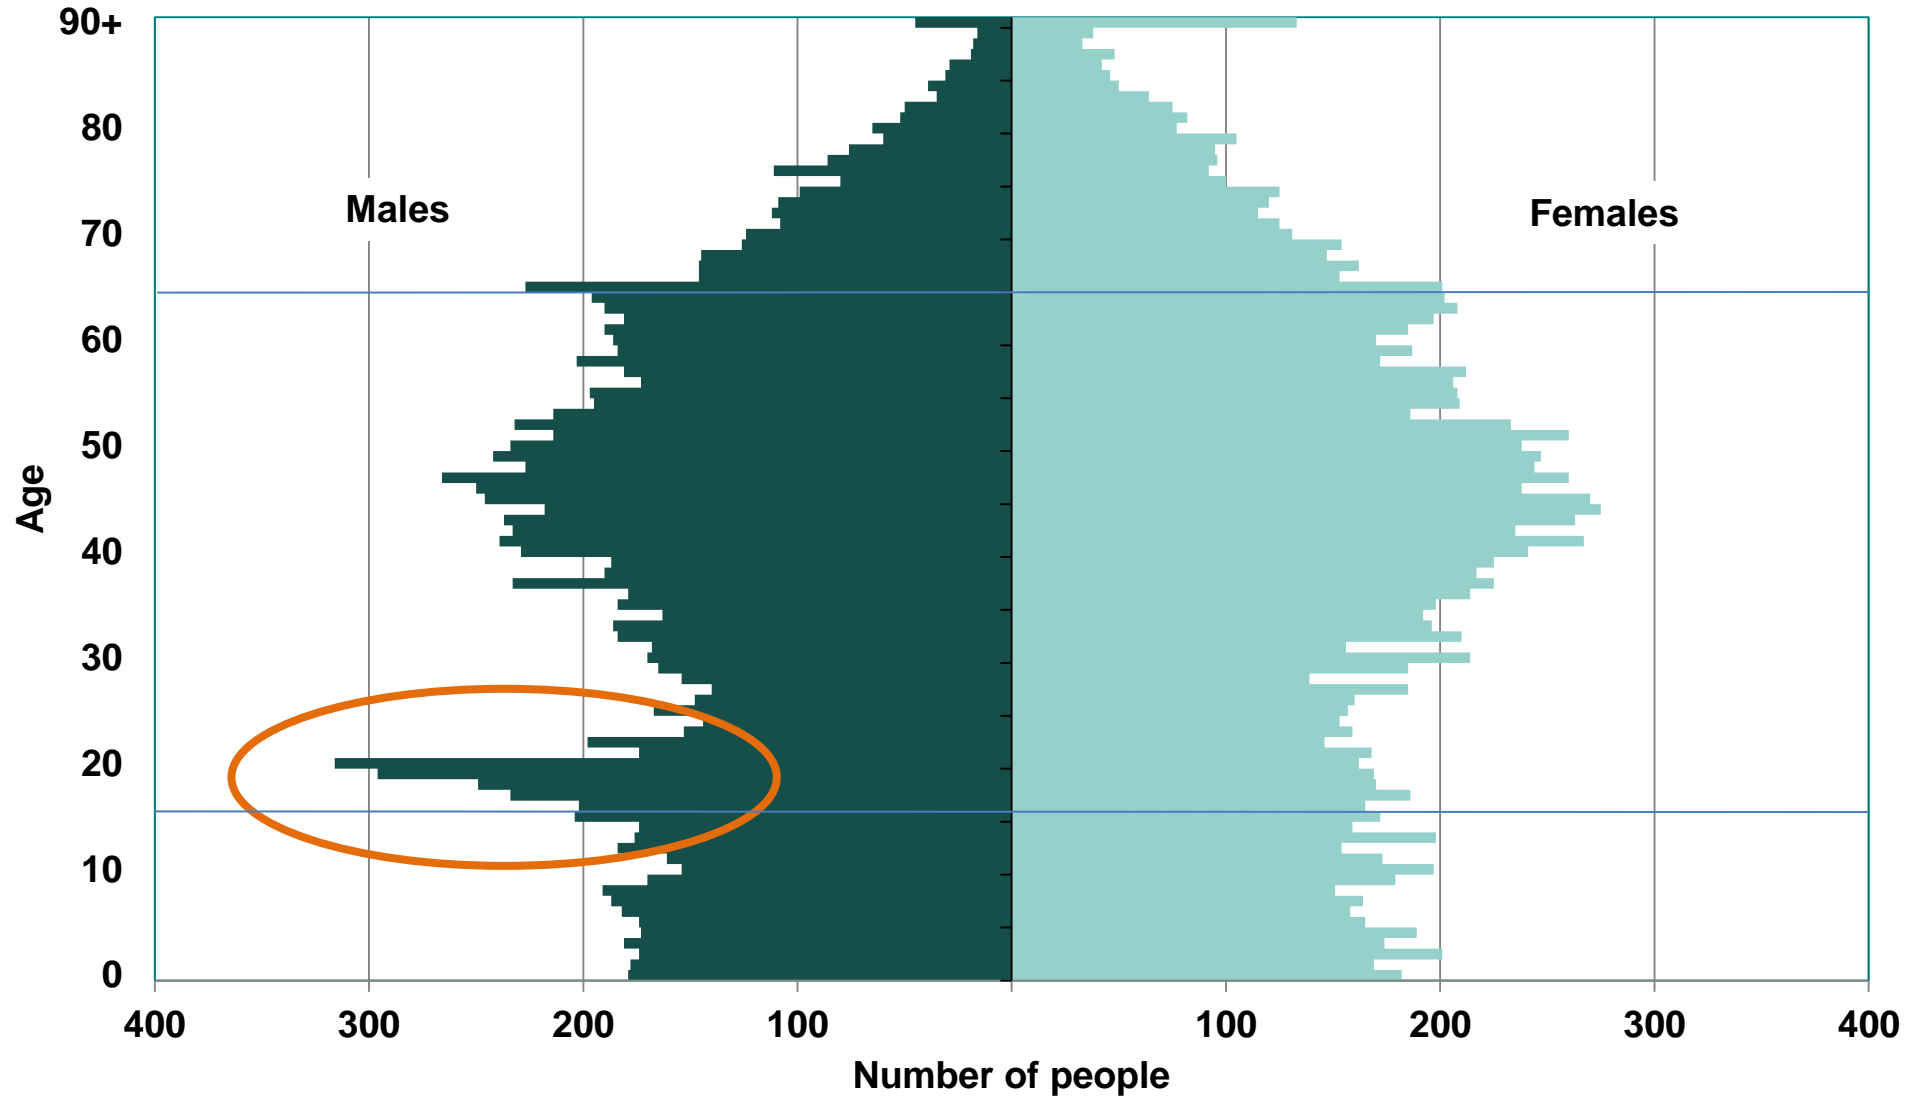

Figure 22a: Population age/sex structure for Polmont and Rural South Sub-council area, Falkirk, 2012 - estimated

Figure 22b: Population age/sex structure for Polmont and Rural South Sub-council area, Falkirk, 2026 - projected